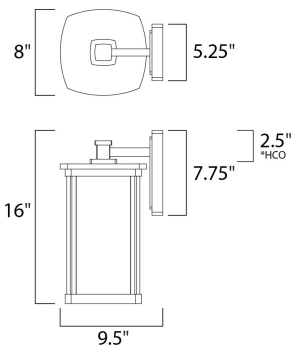

PRODUCT DESCRIPTION

Simple lines create a transitional style that fits a wide variety of exterior home design. Available in both Platinum or Bronze finish, Frosted Seedy or Clear Ribbed glass, or fluorescent, incandescent or LED lamping.