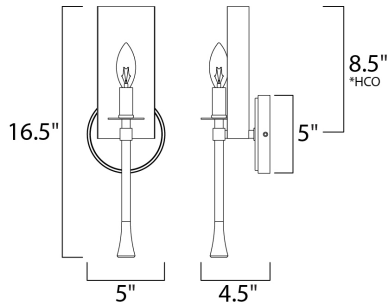

PRODUCT DESCRIPTION

A historical reproduction features candle reflectors finished in Gold which creates a dramatic contrast to the Chestnut Bronze outer body. This classic design works well in most traditional decor yet the simple lines allow it to also fit in a transitional setting.

*height from center of outlet to the top of the fixture

MEASUREMENTS

DIMENSION : 5" W x 16.5" H x 4.5" Ext
 MAX OAH : 5" W x 5" H
 HANGING WEIGHT : 3.74 lb

LAMPING

INPUT VOLTAGE : 120V
 BULB : 1 x 60W Incandescent E12 Candelabra , 60W Total
 BULB INCLUDED : (Not Included)
 DIMMABLE : Yes