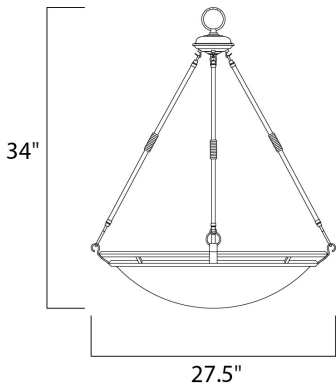

PRODUCT DESCRIPTION

Clean lines are simply stated in this collection. Offered in Marble glass with your choice of Bronze or Pewter finishes.

MEASUREMENTS

DIMENSION : 27.5" L x 27.5" W x 30.5" H

HANGING WEIGHT : 11.9 lb