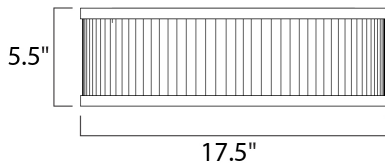

MEASUREMENTS

DIMENSION : 17.5" L x 17.5" W x 5.5" H
 CANOPY : 13.75" W x 1" H x 13.75" L
 HANGING WEIGHT : 15.8 lb

LAMPING

INPUT VOLTAGE : 120V
 BULB : 4 x 60W Incandescent E26 Medium , 240W Total
 BULB INCLUDED : (Not Included)
 DIMMABLE : Yes