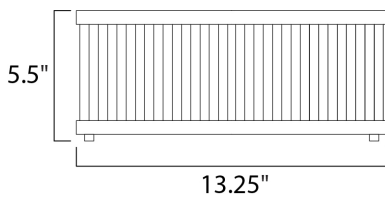

MEASUREMENTS

DIMENSION : 13.25" L x 13.25" W x 5.5" H
 CANOPY : 9.75" W x 1" H x 9.75" L
 HANGING WEIGHT : 10.56 lb

LAMPING

BULB : 3 x 60W Incandescent E26 Medium , 180W Total
 BULB INCLUDED : (Not Included)
 DIMMABLE : Yes