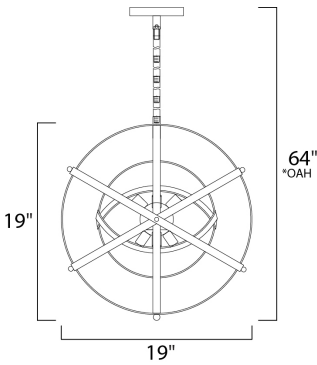

\*Max Overall Height

**MEASUREMENTS**

DIMENSION : 19" W x 19" H  
 MAX OAH : 64" OAH  
 HANGING WEIGHT : 11.57 lb

**LAMPING**

INPUT VOLTAGE : 120V  
 LUMENS : 2,700 Rated  
 BULB : 6 x 40W Xenon G9 , 240W Total  
 BULB INCLUDED : (Included)  
 DIMMABLE : Yes  
 COLOR\_TEMP : 2900K