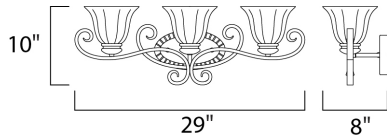

PRODUCT DESCRIPTION

A curvaceous metal frame finished in Platinum Dusk tastefully support fluted Wilshire glass shades.

MEASUREMENTS

DIMENSION : 29" W x 10" H x 8" Ext
 BACK PLATE : 8" W x 5" H
 HANGING WEIGHT : 7.1 lb

LAMPING

INPUT VOLTAGE : 120V
 BULB : 3 x 60W Incandescent E26 Medium , 180W Total
 BULB INCLUDED : (Not Included)
 DIMMABLE : Yes

FINISHES OPTION

 Platinum Dusk (PD)

GLASS

Wilshire WS

MATERIAL

Steel