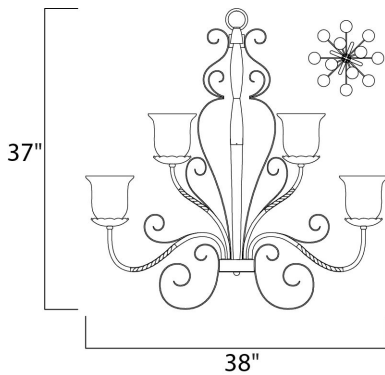

PRODUCT DESCRIPTION

Warm and inviting, this collection features Vintage Amber glass and our Oil Rubbed finish.

MEASUREMENTS

DIMENSION : 38" L x 38" W x 37" H
 MAX OAH : 111" OAH
 HANGING WEIGHT : 55.12 lb

LAMPING

INPUT VOLTAGE : 120V
 BULB : 12 x 60W Incandescent E26 Medium , 720W Total
 BULB INCLUDED : (Not Included)
 DIMMABLE : Yes

FINISHES OPTION

 Oil Rubbed Bronze (OI)

GLASS

Vintage Amber VA

MATERIAL

Steel, Glass