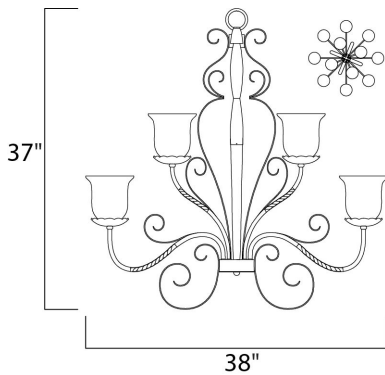

**PRODUCT DESCRIPTION**

Warm and inviting, this collection features Vintage Amber glass and our Oil Rubbed finish.

**MEASUREMENTS**

DIMENSION : 38" L x 38" W x 37" H  
 MAX OAH : 111" OAH  
 HANGING WEIGHT : 55.12 lb