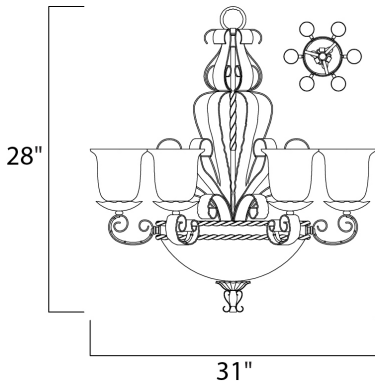

PRODUCT DESCRIPTION

Warm and inviting, this collection features Vintage Amber glass and our Oil Rubbed finish.

MEASUREMENTS

DIMENSION : 31" L x 31" W x 28" H
 MAX OAH : 102" OAH
 HANGING WEIGHT : 39.6 lb

LAMPING

INPUT VOLTAGE : 120V
 BULB : 9 x 60W Incandescent E26 Medium , 540W Total
 BULB INCLUDED : (Not Included)
 DIMMABLE : Yes

FINISHES OPTION

 Oil Rubbed Bronze (OI)

GLASS

Vintage Amber VA

MATERIAL

Steel, Glass