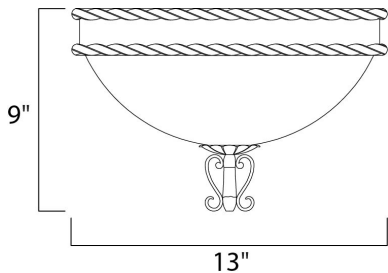

**PRODUCT DESCRIPTION**

Warm and inviting, this collection features Vintage Amber glass and our Oil Rubbed finish.

**MEASUREMENTS**

DIMENSION : 13" L x 13" W x 9" H  
 HANGING WEIGHT : 11.24 lb

**LAMPING**