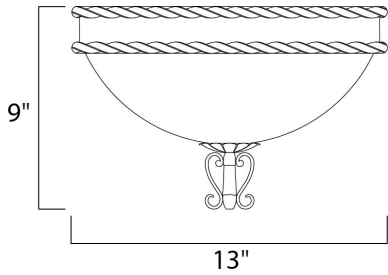

**PRODUCT DESCRIPTION**

Warm and inviting, this collection features Vintage Amber glass and our Oil Rubbed finish.

**MEASUREMENTS**

DIMENSION : 13" L x 13" W x 9" H  
 HANGING WEIGHT : 11.24 lb

**LAMPING**