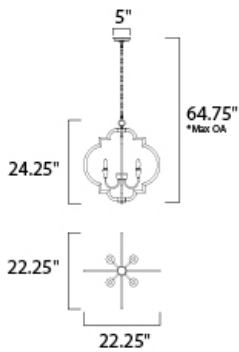

*max overall height of fixture

MEASUREMENTS

- DIMENSION : 22.25" L x 22.25" W x 24.25" H
- MAX OAH : 64.75" OAH
- CANOPY : 5" W x 1.25" H x 5" L
- HANGING WEIGHT : 7.26 lb

LAMPING

- INPUT VOLTAGE : 120V
- BULB : 4 x 60W Incandescent E12 Candelabra , 240W Total
- BULB INCLUDED : (Not Included)
- DIMMABLE :