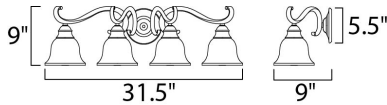

PRODUCT DESCRIPTION

A beautiful transitional collection with long flowing arms. Cool Ice glass perfectly compliments the rich Black finish.

MEASUREMENTS

- DIMENSION : 31.5" W x 9" H x 9" Ext
- BACK PLATE : 5.5" W x 5.5" H x 6" HCO
- HANGING WEIGHT : 9.26 lb