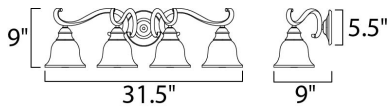

PRODUCT DESCRIPTION

A beautiful transitional collection with long flowing arms. Cool Ice glass perfectly compliments the rich Black finish.

MEASUREMENTS

- DIMENSION : 31.5" W x 9" H x 9" Ext
- BACK PLATE : 5.5" W x 5.5" H x 6" HCO
- HANGING WEIGHT : 9.26 lb