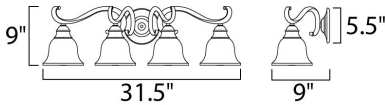

PRODUCT DESCRIPTION

A beautiful transitional collection with long flowing arms. Cool Ice glass perfectly compliments the rich Black finish.

MEASUREMENTS

- DIMENSION : 31.5" W x 9" H x 9" Ext
- BACK PLATE : 5.5" W x 5.5" H x 6" HCO
- HANGING WEIGHT : 9.26 lb