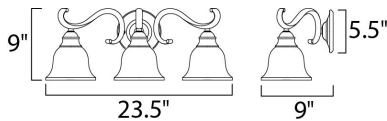

PRODUCT DESCRIPTION

A beautiful transitional collection with long flowing arms. Cool Ice glass perfectly compliments the rich Black finish.

MEASUREMENTS

- DIMENSION : 23.5" W x 9" H x 9" Ext
- BACK PLATE : 5.5" W x 5.5" H x 6" HCO
- HANGING WEIGHT : 6.7 lb

LAMPING

- INPUT VOLTAGE : 120V
- BULB : 3 x 60W Incandescent E26 Medium , 180W Total
- BULB INCLUDED : (Not Included)
- DIMMABLE : Yes

FINISHES OPTION

- Black (BK)

GLASS

Ice IC

MATERIAL

Steel, Glass