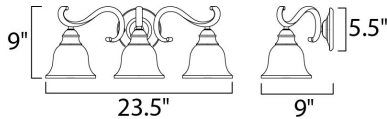

PRODUCT DESCRIPTION

A beautiful transitional collection with long flowing arms. Cool Ice glass perfectly compliments the rich Black finish.

MEASUREMENTS

DIMENSION : 23.5" W x 9" H x 9" Ext
 BACK PLATE : 5.5" W x 5.5" H x 6" HCO
 HANGING WEIGHT : 6.7 lb

LAMPING

INPUT VOLTAGE : 120V
 BULB : 3 x 60W Incandescent E26 Medium , 180W Total
 BULB INCLUDED : (Not Included)
 DIMMABLE : Yes

FINISHES OPTION

 Black (BK)

GLASS

Ice IC

MATERIAL

Steel, Glass