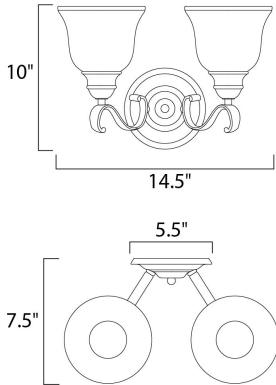

PRODUCT DESCRIPTION

A beautiful transitional collection with long flowing arms. Cool Ice glass perfectly compliments the rich Black finish.

MEASUREMENTS

DIMENSION : 14.5" W x 10" H x 7.5" Ext
 BACK PLATE : 5.3" W x 5.3" H x 5.5" HCO
 HANGING WEIGHT : 4.76 lb