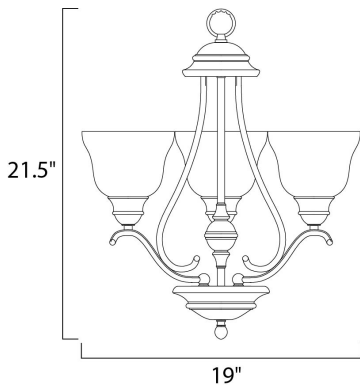

**PRODUCT DESCRIPTION**

A beautiful transitional collection with long flowing arms. Cool Ice glass perfectly compliments the rich Black finish.

**MEASUREMENTS**

DIMENSION : 19" L x 19" W x 21.5" H  
 HANGING WEIGHT : 10.1 lb

**LAMPING**

INPUT VOLTAGE : 120V  
 BULB : 3 x 60W Incandescent E26 Medium , 180W Total  
 BULB INCLUDED : (Not Included)  
 DIMMABLE : Yes

**FINISHES OPTION**

 Black (BK)

**GLASS**

Ice IC

**MATERIAL**

Steel, Glass