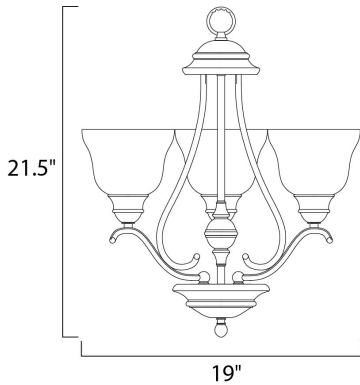

**PRODUCT DESCRIPTION**

A beautiful transitional collection with long flowing arms. Cool Ice glass perfectly compliments the rich Black finish.

**MEASUREMENTS**

DIMENSION : 19" L x 19" W x 21.5" H  
 HANGING WEIGHT : 10.1 lb

**LAMPING**

INPUT VOLTAGE : 120V  
 BULB : 3 x 60W Incandescent E26 Medium , 180W Total  
 BULB INCLUDED : (Not Included)  
 DIMMABLE : Yes

**FINISHES OPTION**

 Black (BK)

**GLASS**

Ice IC

**MATERIAL**

Steel, Glass