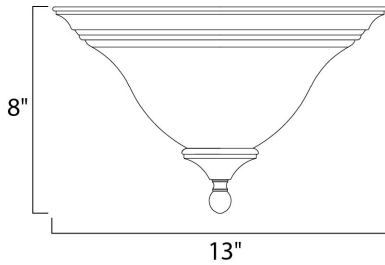

PRODUCT DESCRIPTION

A beautiful transitional collection with long flowing arms. Cool Ice glass perfectly compliments the rich Black finish.

MEASUREMENTS

DIMENSION : 13" L x 13" W x 8" H
 HANGING WEIGHT : 3.04 lb