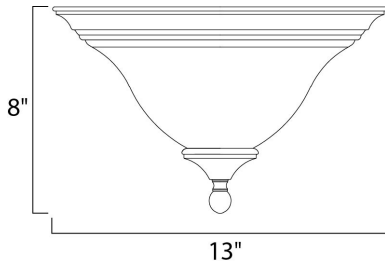

**PRODUCT DESCRIPTION**

A beautiful transitional collection with long flowing arms. Cool Ice glass perfectly compliments the rich Black finish.

**MEASUREMENTS**

DIMENSION : 13" L x 13" W x 8" H  
 HANGING WEIGHT : 3.04 lb