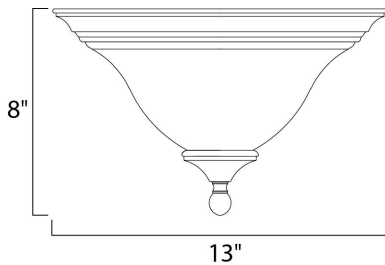

**PRODUCT DESCRIPTION**

A beautiful transitional collection with long flowing arms. Cool Ice glass perfectly compliments the rich Black finish.

**MEASUREMENTS**

DIMENSION : 13" L x 13" W x 8" H  
 HANGING WEIGHT : 3.04 lb