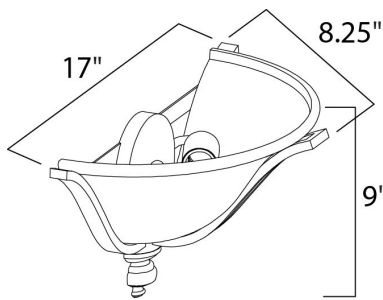

MEASUREMENTS

DIMENSION : 17" W x 9" H x 8.25" Ext
 MAX OAH : 4.5" W x 4.5" H
 HANGING WEIGHT : 3.3 lb

LAMPING

INPUT VOLTAGE : 120V
 BULB : 1 x 60W Incandescent E26 Medium , 60W Total
 BULB INCLUDED : (Not Included)
 DIMMABLE : Yes