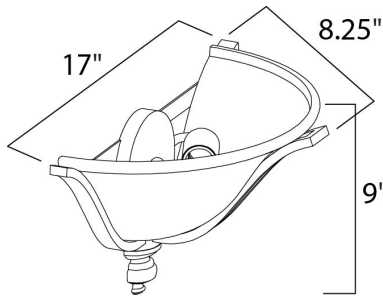

MEASUREMENTS

DIMENSION : 17" W x 9" H x 8.25" Ext
 MAX OAH : 4.5" W x 4.5" H
 HANGING WEIGHT : 3.3 lb

LAMPING

INPUT VOLTAGE : 120V
 BULB : 1 x 60W Incandescent E26 Medium , 60W Total
 BULB INCLUDED : (Not Included)
 DIMMABLE : Yes