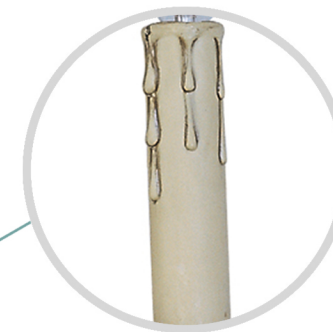

The  
**ADRIANA**  
22192UR

Large beveled  
clear crystal globes

Candle dripped  
candlesticks

Strings of cognac  
colored crystals  
cascade from  
frame

Rustic rough  
textured thin frame  
with gold leaf  
highlights