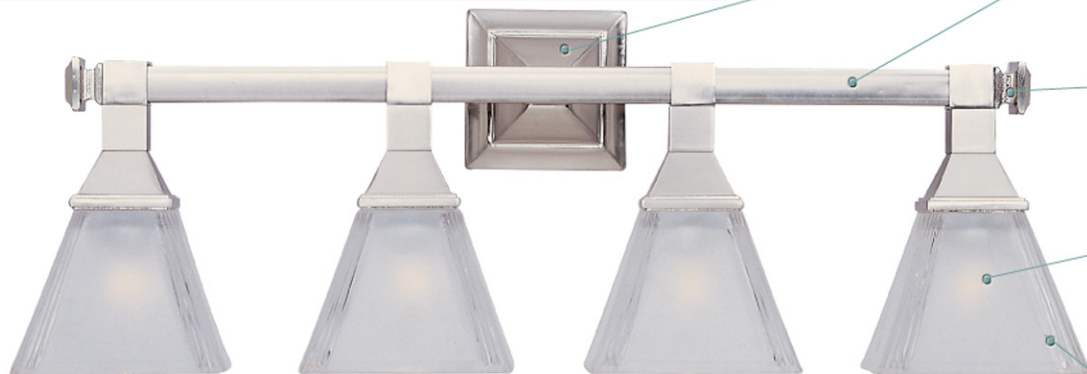

The
BRENTWOOD

11079FTSN

Raised decorative
backplate

Satin Nickel finish
also available in
Oil Rubbed Bronze

Decorative square
end caps

Fluted rectangular
square shades

Frosted and Clear
ribbed glass

MAXIM[®]