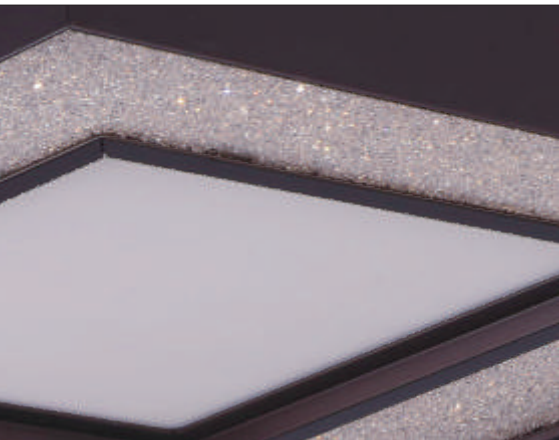

## 35043CRYBZ

LED Flush Mount

Finish: Bronze

**15.5"W • 3.75"H**

Bulb Type: LED (Integrated)

Max Wattage: 24

Lumens: 1680

Dimmable: Standard