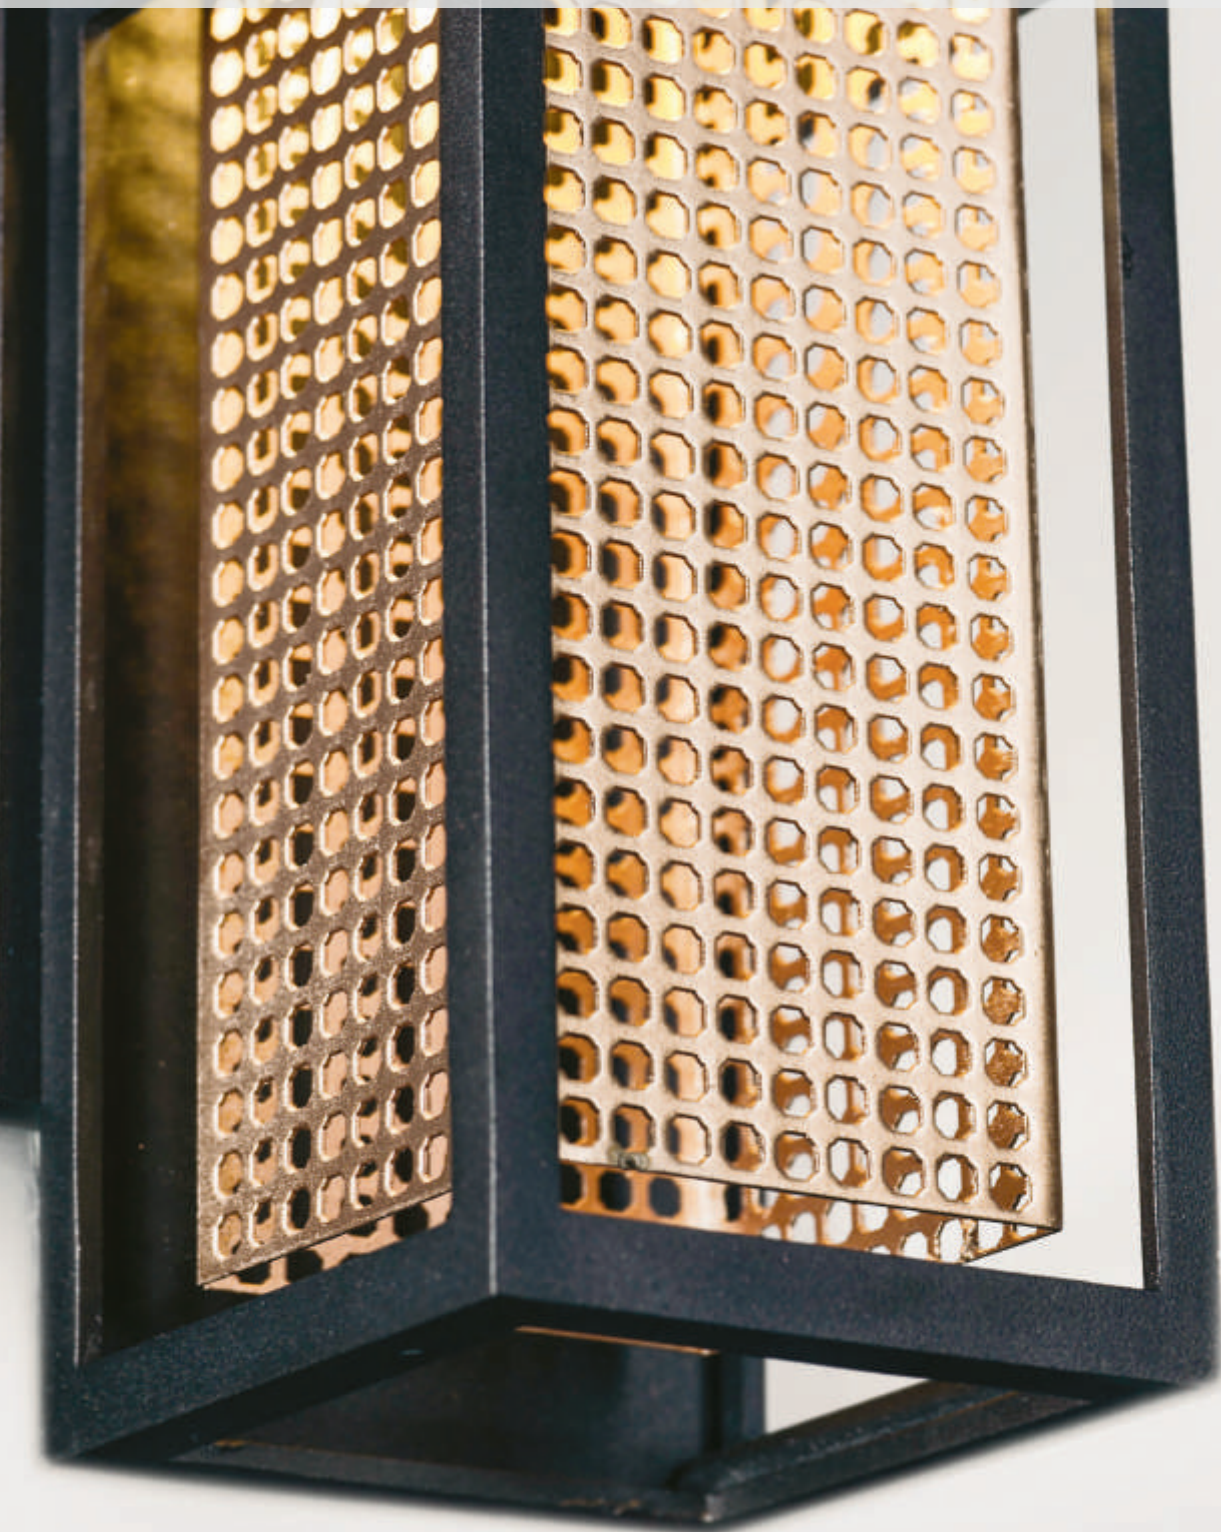

# TOWNHOUSE

Collection

A open air frame of cast aluminum surrounds a stainless steel mesh diffuser which creates an unusual lighting effect as the LED light illuminates the inside. Finished in either Galaxy Black with a polished Stainless Steel mesh or Galaxy Bronze with Rose Gold, this transitional design looks great in a large variety of home designs.