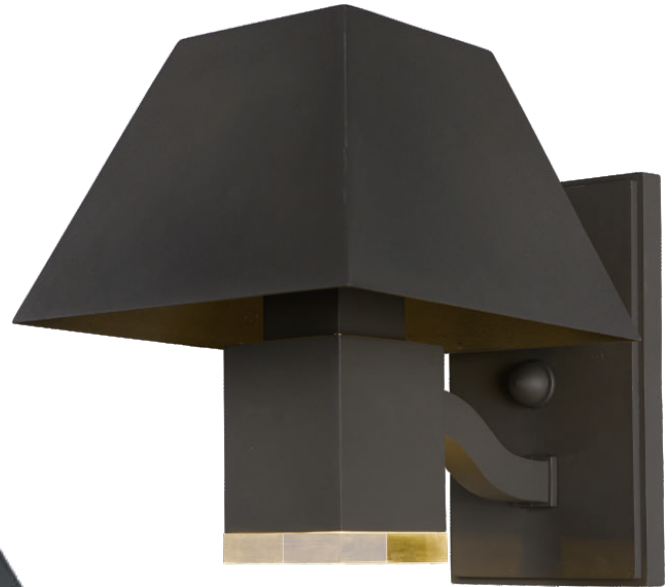

53514CLABZ