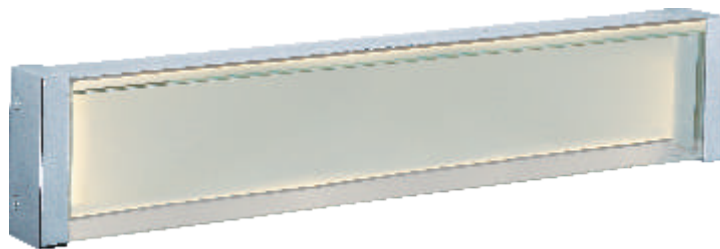

39632CLPC

LED PCB Bath Vanity
Finish: Polished Chrome
26"W • 5.25"H • 2.5"Ext.
Bulb Type: LED PCB (Included)
Max Wattage: 32
Lumens: 2240
Dimmable: Standard