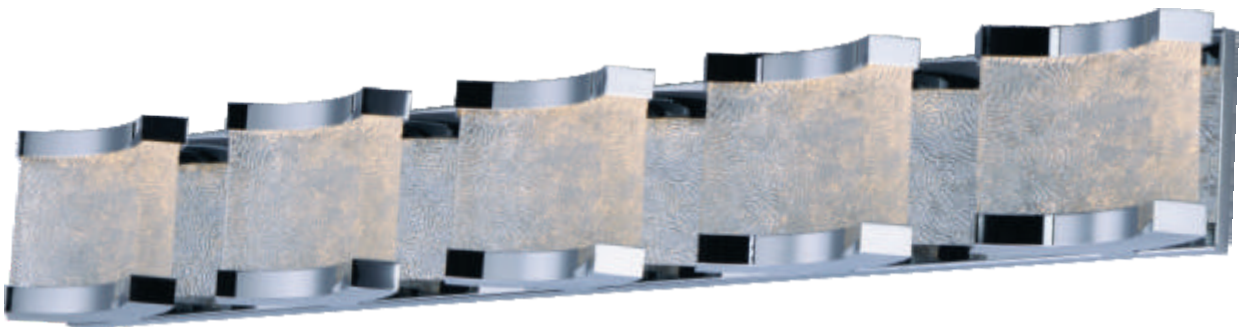

# CURL Collection

- Heavy Piastra-style Rolled glass
- Polished Chrome metal supports
- 3000K Color Temperature
- CRI 90+, dimmable with ELV dimmer

39681RRPC

39683RRPC

39685RRPC