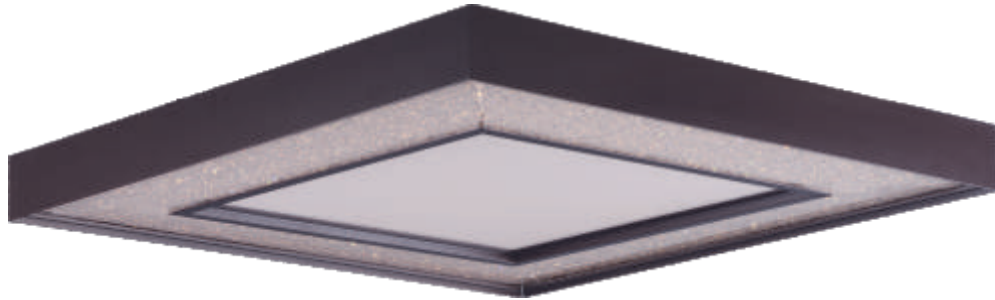

SPLENDOR

Collection

35044CRYBZ

LED Flush Mount

Finish: Bronze

23.5"W • 3.75"H

Bulb Type: LED (Integrated)

Max Wattage: 48

Lumens: 3360

Dimmable: Standard