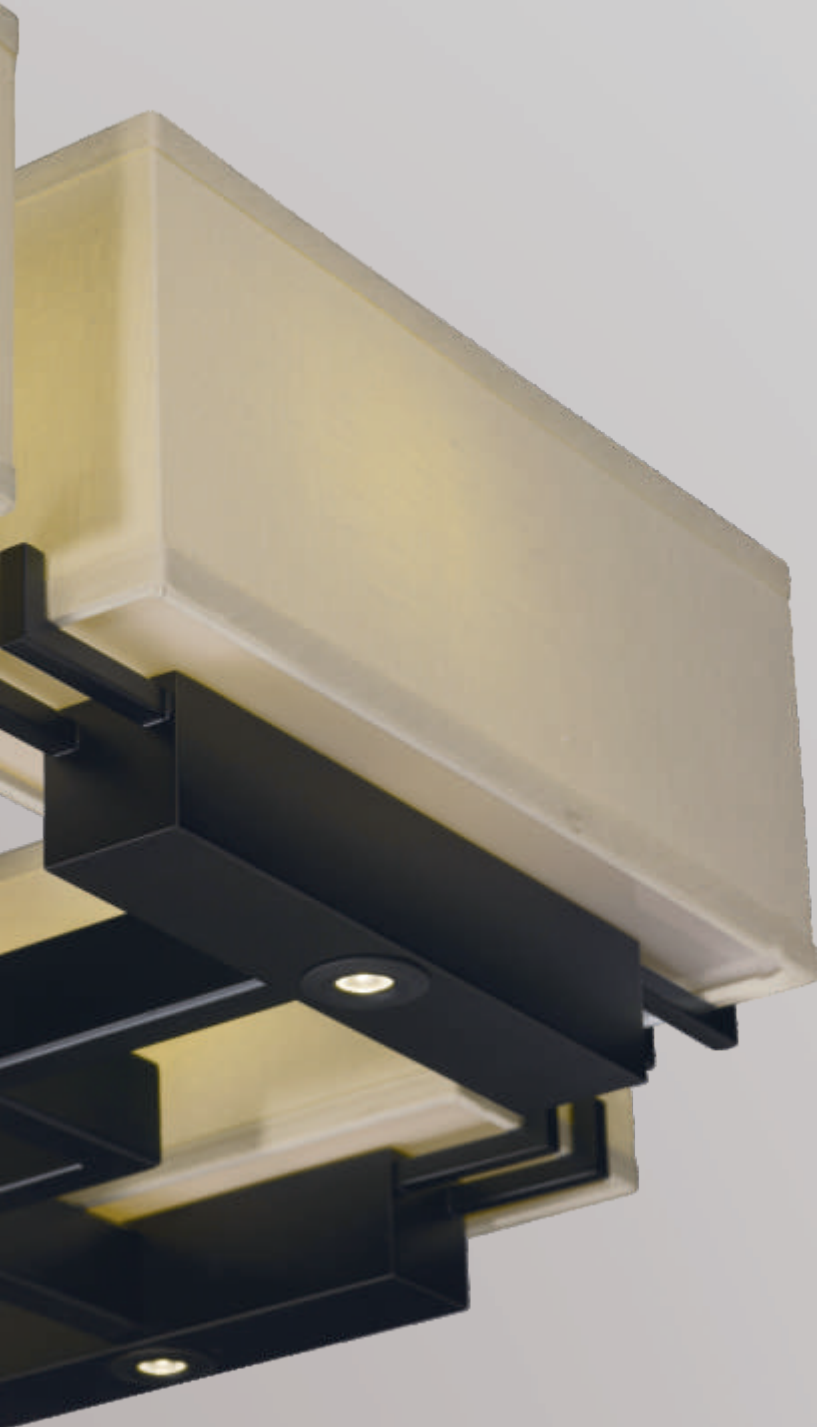

ESQUIRE

Collection

Classic straight lines and large scale makes this collection an excellent candidate for light commercial applications. Dual LED downlights are encased in each rectangular font which is finished in a dark Bronze and contrasted nicely with a soft white Linen shade. This collection is 100% LED for low maintenance and energy efficiency.