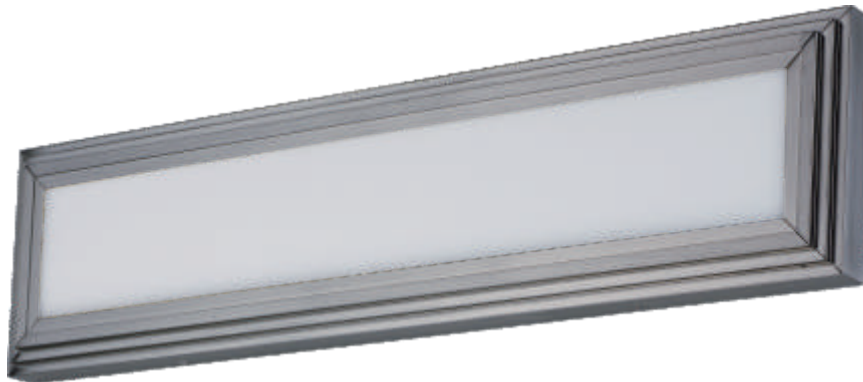

39674 WTPC, WTSN
LED PCB Wall Mount
24"W • 5.75"H • 1.5"Ext.
Bulb Type: LED PCB (Integrated)
Max Wattage: 26
Lumens: 1820
Dimmable: Standard