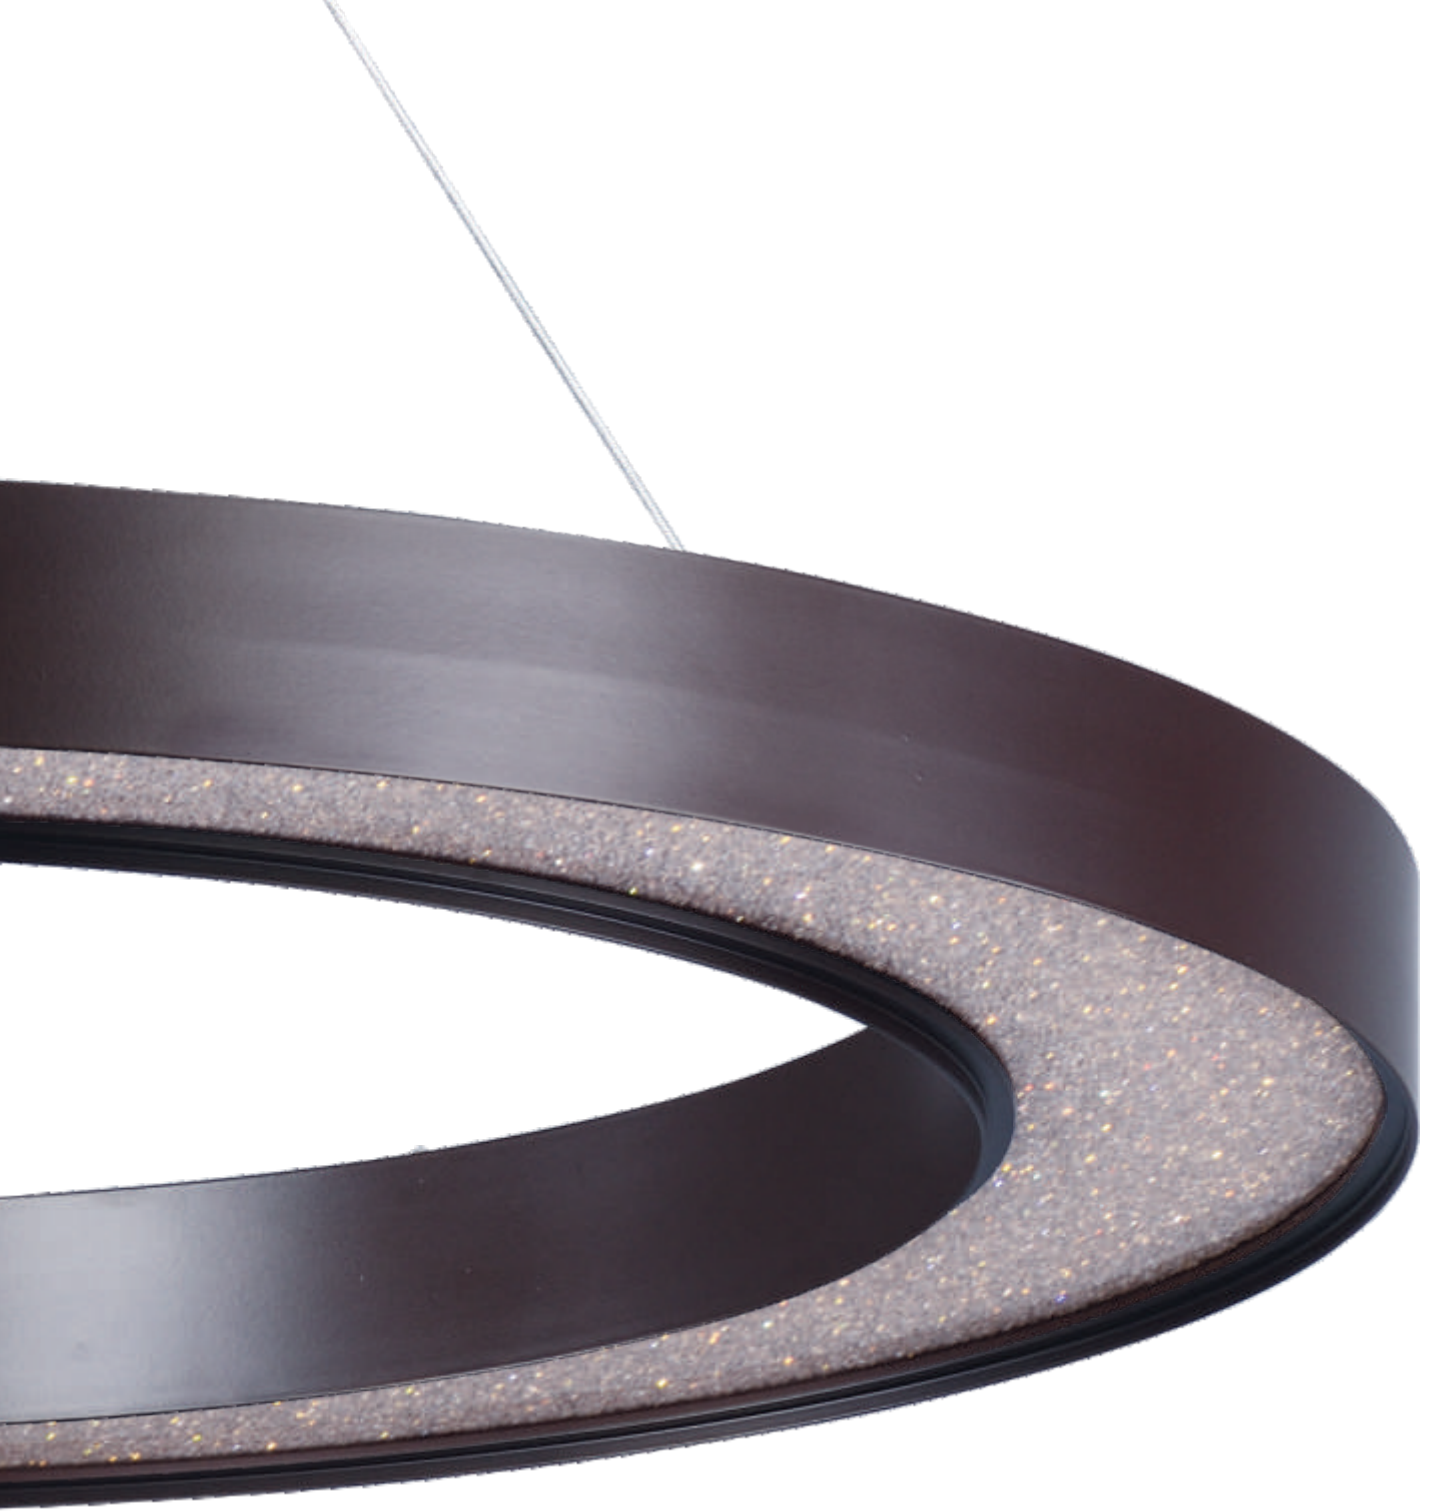

### 39102BCTXBPN

LED Pendant

**18"W • 21"H • 102.25"OAH**

Bulb Type: LED (Included)

Max Wattage: 13.8

Lumens: 1140

Dimmable: Standard