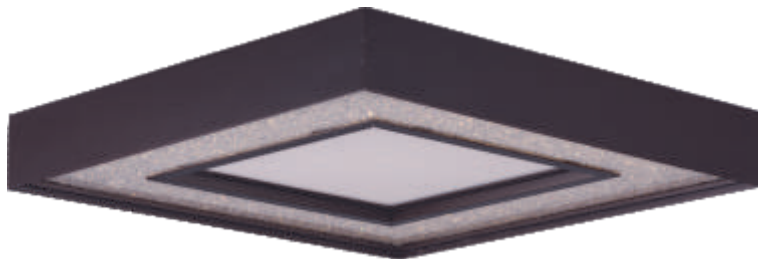

## 35044CRYBZ

LED Flush Mount

Finish: Bronze

**23.5"W • 3.75"H**

Bulb Type: LED (Integrated)

Max Wattage: 48

Lumens: 3360

Dimmable: Standard