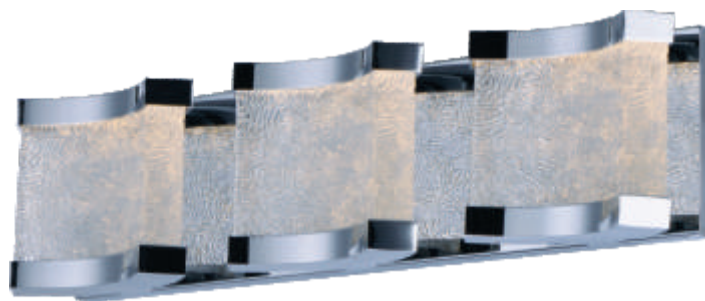

CURL Collection

- Heavy Piastra-style Rolled glass
- Polished Chrome metal supports
- 3000K Color Temperature
- CRI 90+, dimmable with ELV dimmer

39683RRPC

39681RRPC

1-Light LED Bath Vanity
Finish: Polished Chrome
7"W • 5.5"H • 3.25"Ext.
Bulb Type: LED (Integrated)
Max Wattage: 10
Lumens: 680
Dimmable: Standard

39683RRPC

3-Light LED Bath Vanity
Finish: Polished Chrome
24"W • 5.5"H • 3.25"Ext.
Bulb Type: LED (Integrated)
Max Wattage: 30
Lumens: 2040
Dimmable: Standard

39685RRPC

5-Light LED Bath Vanity
Finish: Polished Chrome
41.25"W • 5.5"H • 3.25"Ext.
Bulb Type: LED (Integrated)
Max Wattage: 50
Lumens: 3400
Dimmable: Standard