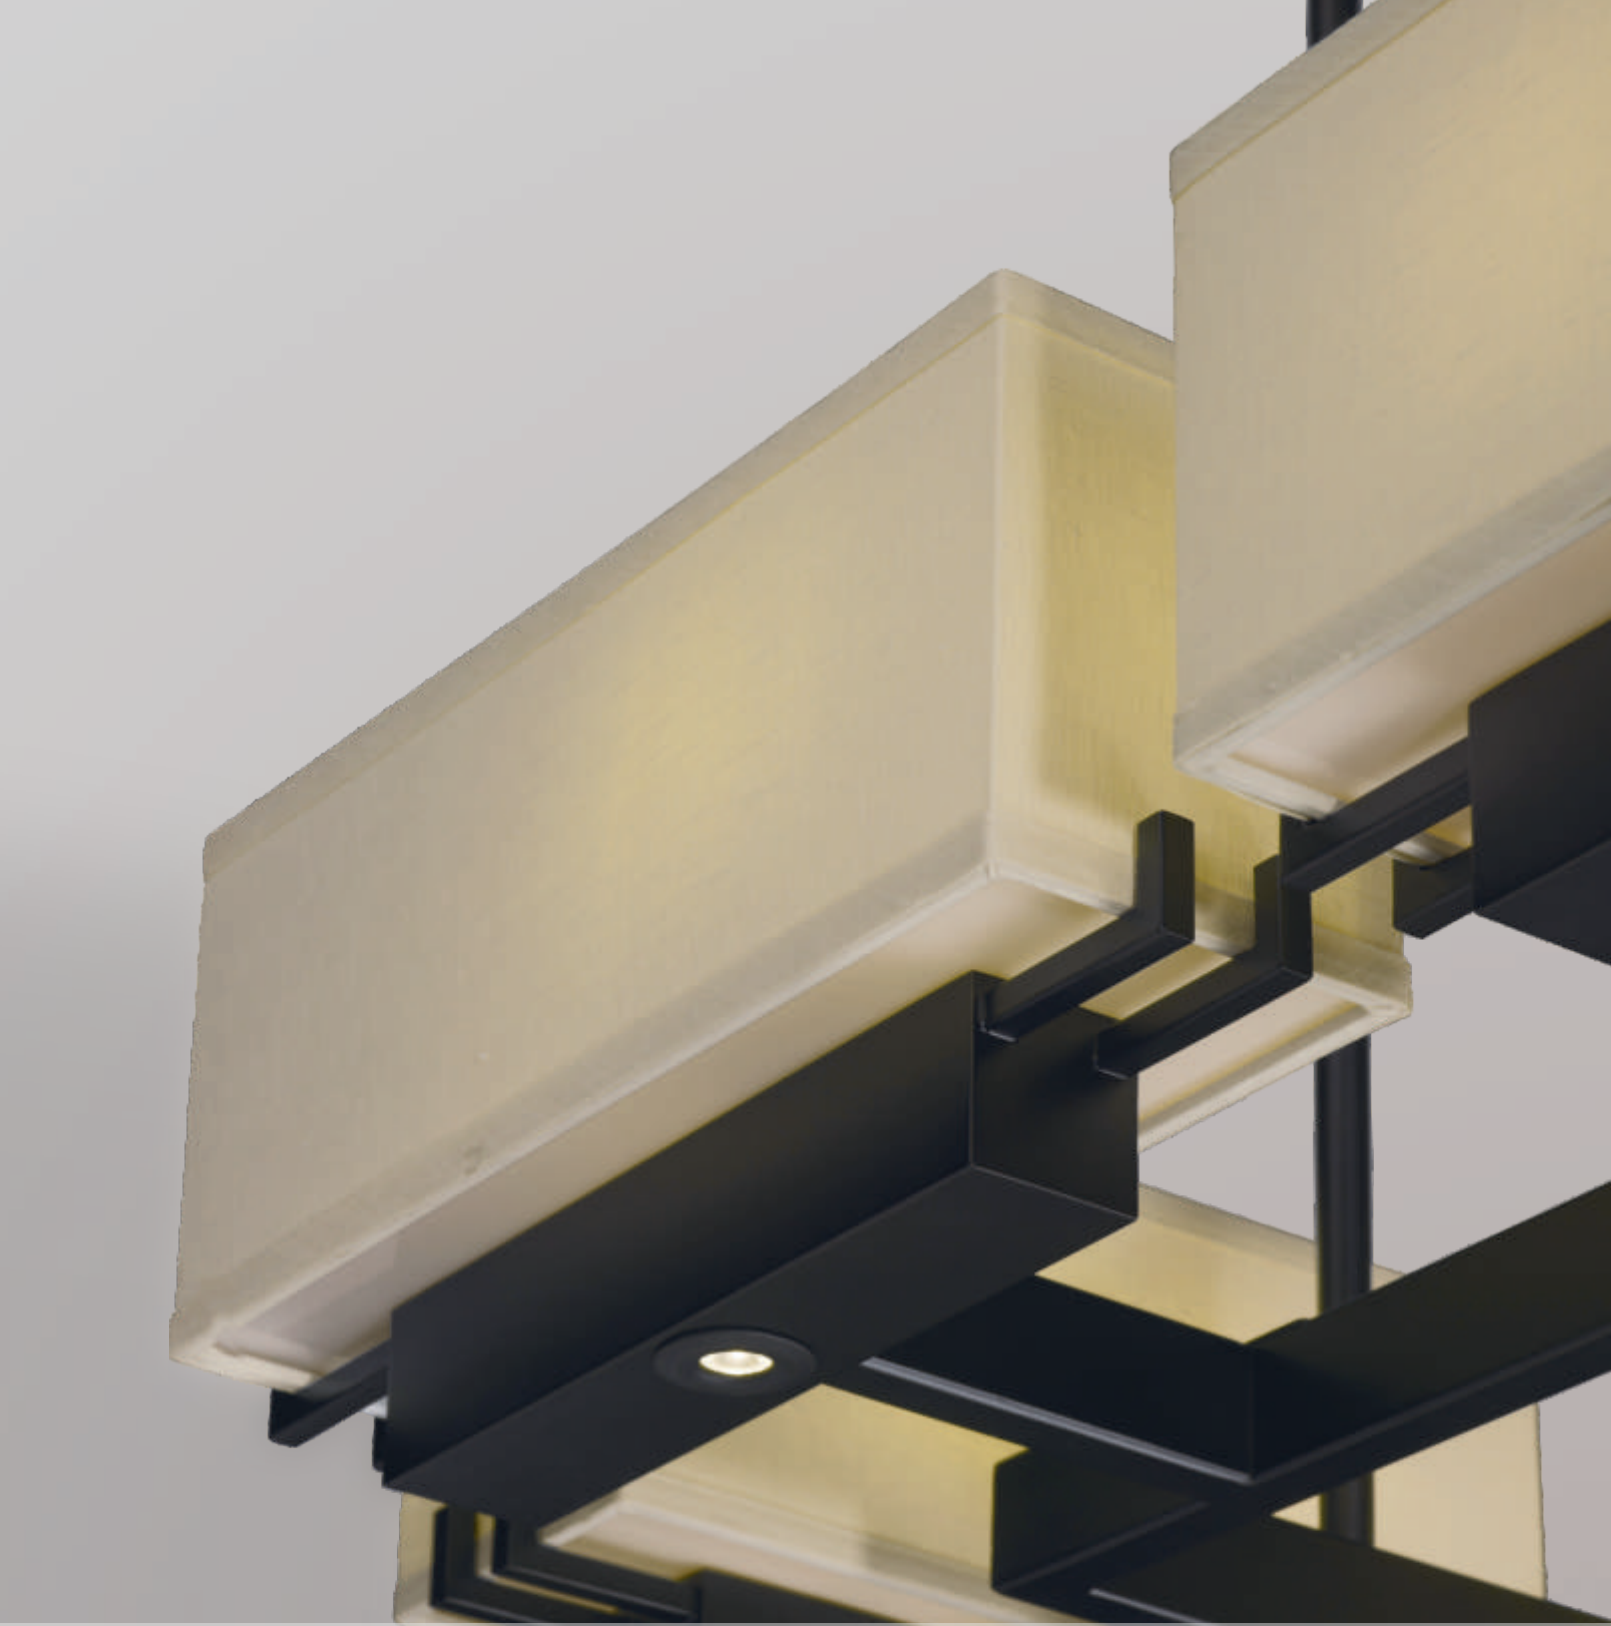

ESQUIRE

Collection

Classic straight lines and large scale makes this collection an excellent candidate for light commercial applications. Dual LED downlights are encased in each rectangular font which is finished in a dark Bronze and contrasted nicely with a soft white Linen shade. This collection is 100% LED for low maintenance and energy efficiency.