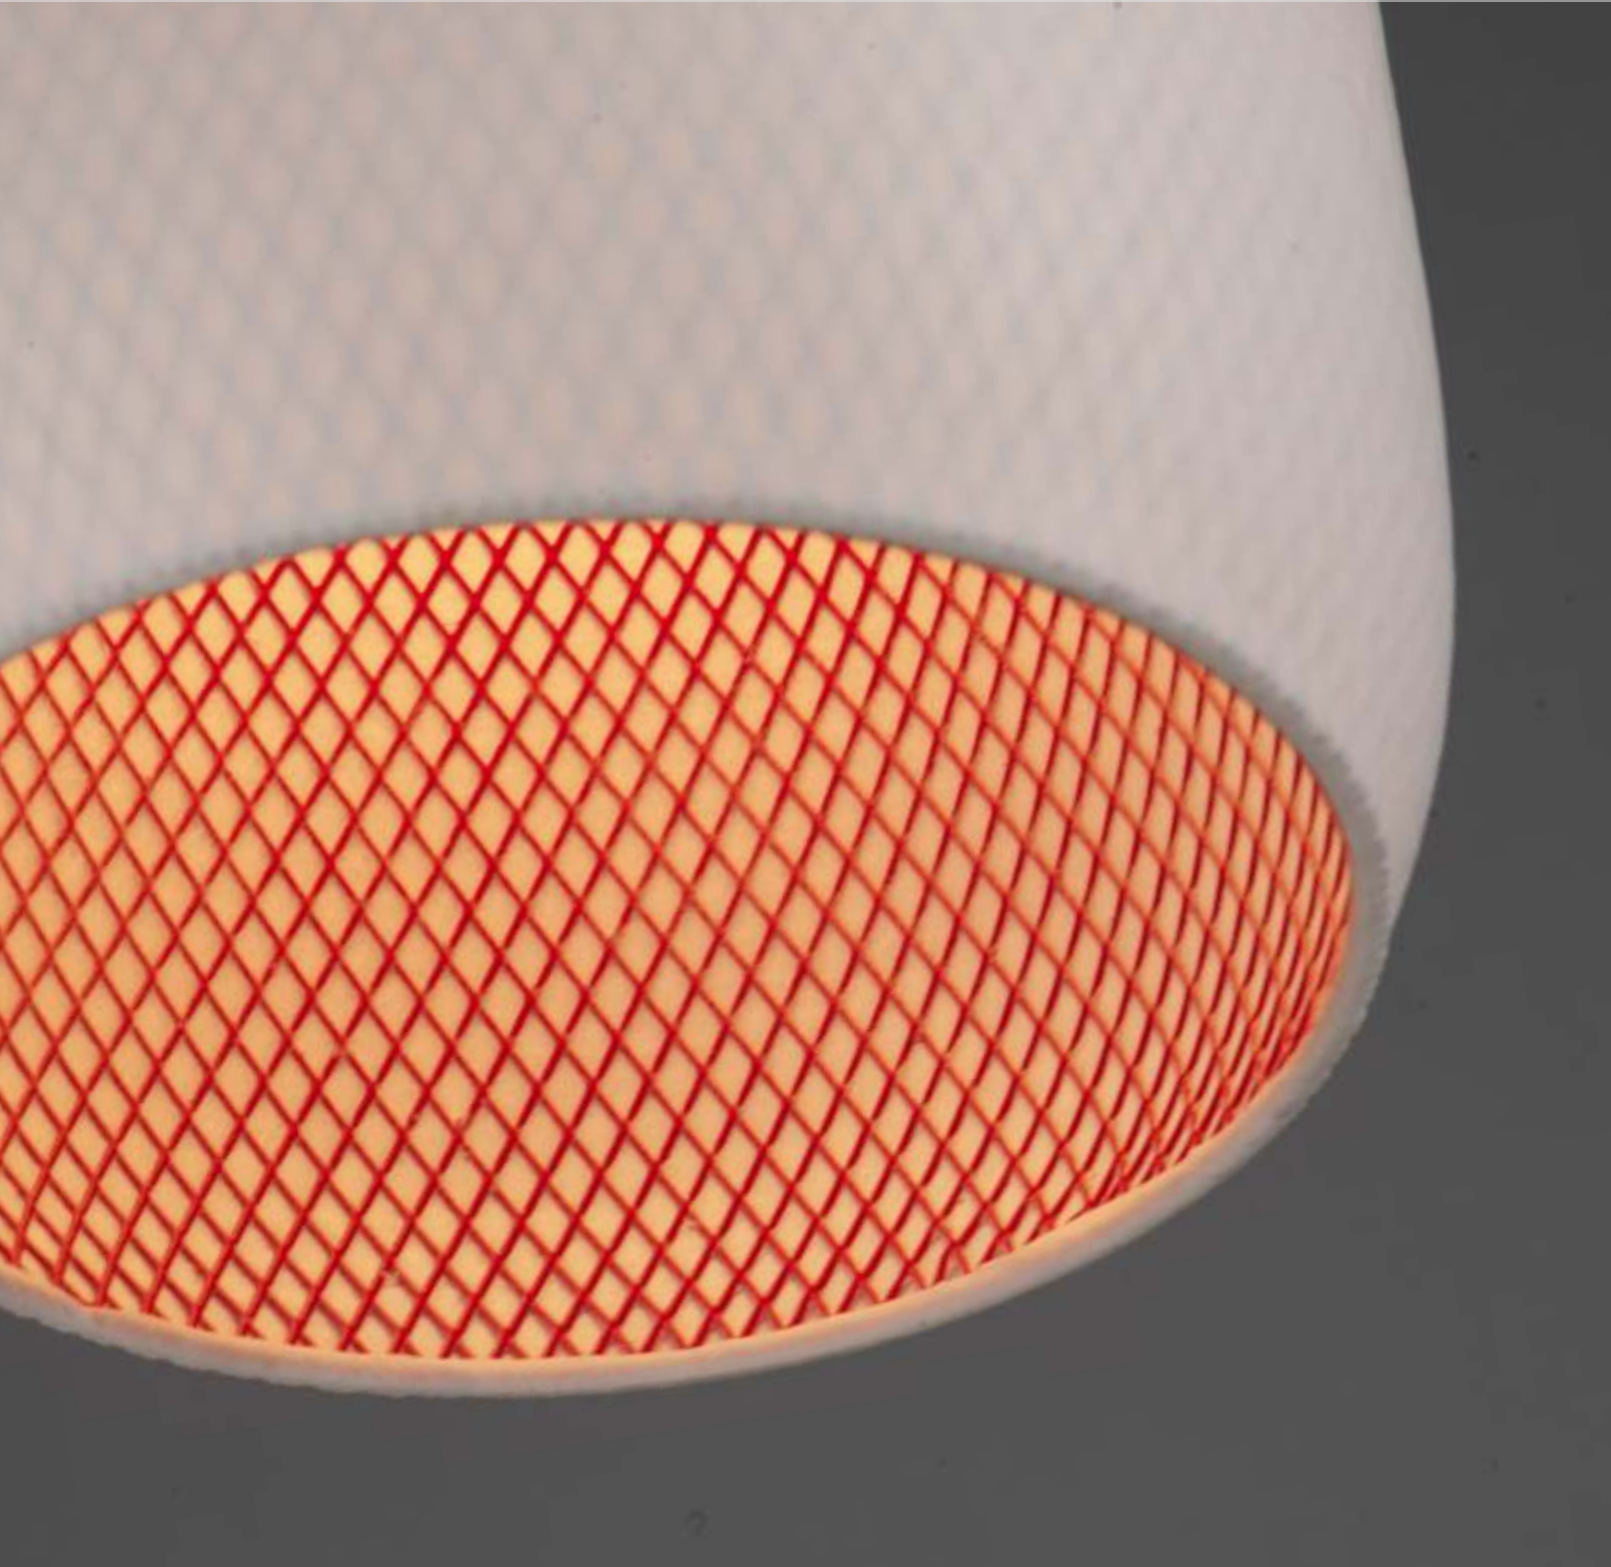

- Bottle shaped pendant finished with a burgundy inner frame
- White Acrylic material
- Can be installed as a three light cluster using our separator kit
- 2700K Color Temperature
- Suitable for damp locations
- GU24, Fluorescent bulbs included