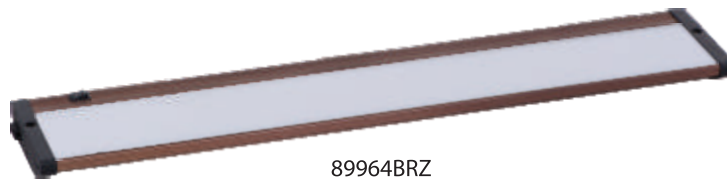

The MX-L120-EL features a new edge illuminated technology, which provides even light without the common LED spots on the counter. The enclosed design does not need to be open for either wiring or for mounting. Knockouts for wiring are on a removable plate on the back for quick and easy wiring.