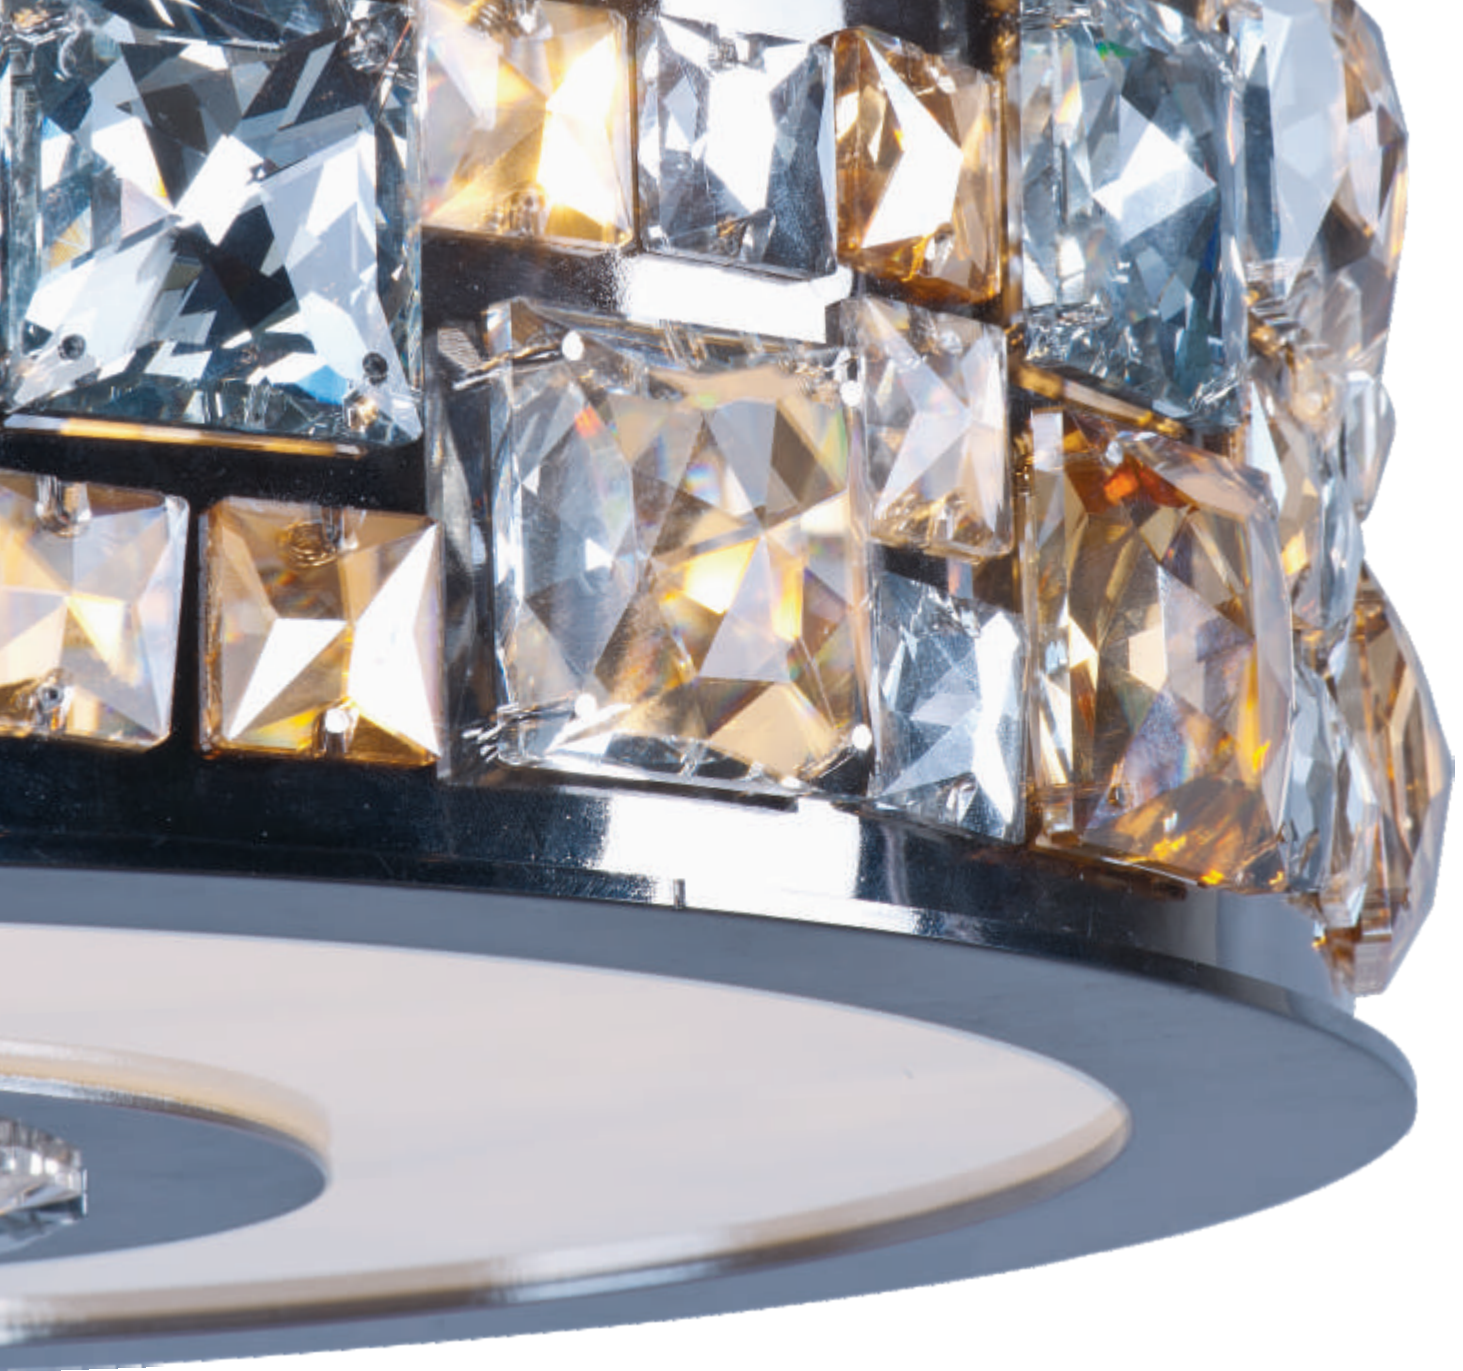

FIFTH AVENUE

Collection

A stately collection of laser cut steel finished in Luster Bronze and adorned with beveled Flambe Crystals in Cognac, Mirror, and Clear arranged in an abstract pattern. These crystals are also found on the bottom of each fixture, creating a spectacular finish to this high-end collection.