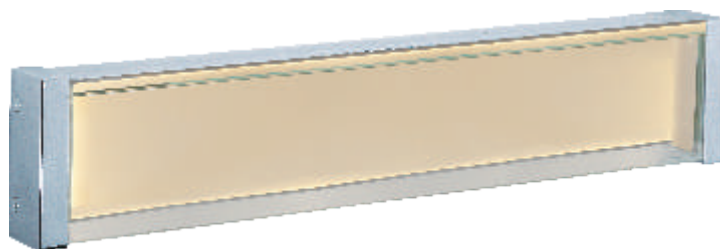

39632CLPC
LED Bath Vanity
Finish: Polished Chrome
26"W • 5.25"H • 2.5"Ext.
Bulb Type: LED (Included)
Max Wattage: 32
Lumens: 2240
Dimmable: Standard