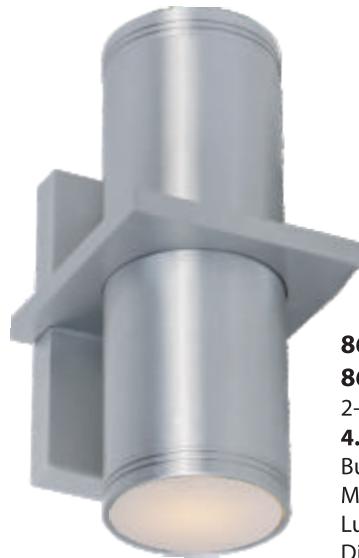

86115ABZ
86115AL
2-Light LED Wall Sconce
4.75"W • 10.25"H • 5.75"Ext.
Bulb Type: LED (Included)
Max Wattage: 10
Lumens: 1400
Dimmable: Standard
• Up/down light
• Installs up or down