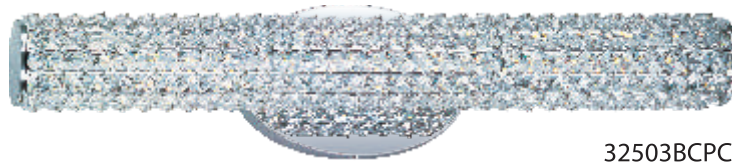

METEOR Collection

32500BCPC
32500BCRG
1-Light Bath Vanity
12.5"W • 5.5"H • 5"Ext.
HCO 2.7"
Bulb Type: LED (Included)
Max Wattage: 5
Lumens: 350
Dimmable: Standard

- Tubular frame of metal rings with inset Beveled Crystal jewels
- Can be hung Vertically or Horizontally
- Dimmable LED in 3000K
- Suitable for damp locations
- Available in Rose Gold and Polished Chrome
- CRI-80

32503BCPC

32502BCPC
32502BCRG
1-Light Bath Vanity
20.5"W • 5.5"H • 5"Ext.
HCO 2.7"
Bulb Type: LED (Included)
Max Wattage: 8
Lumens: 560
Dimmable: Standard

32503BCPC
32503BCRG
1-Light Bath Vanity
23"W • 5.5"H • 5"Ext.
HCO 2.7"
Bulb Type: LED (Included)
Max Wattage: 12
Lumens: 840
Dimmable: Standard

32504BCPC
32504BCRG
1-Light Bath Vanity
36"W • 5.5"H • 5"Ext.
HCO 2.7"
Bulb Type: LED (Included)
Max Wattage: 16
Lumens: 1120
Dimmable: Standard

32505BCPC
32505BCRG
1-Light Bath Vanity
47"W • 5.5"H • 5"Ext.
HCO 2.7"
Bulb Type: LED (Included)
Max Wattage: 20
Lumens: 1400
Dimmable: Standard