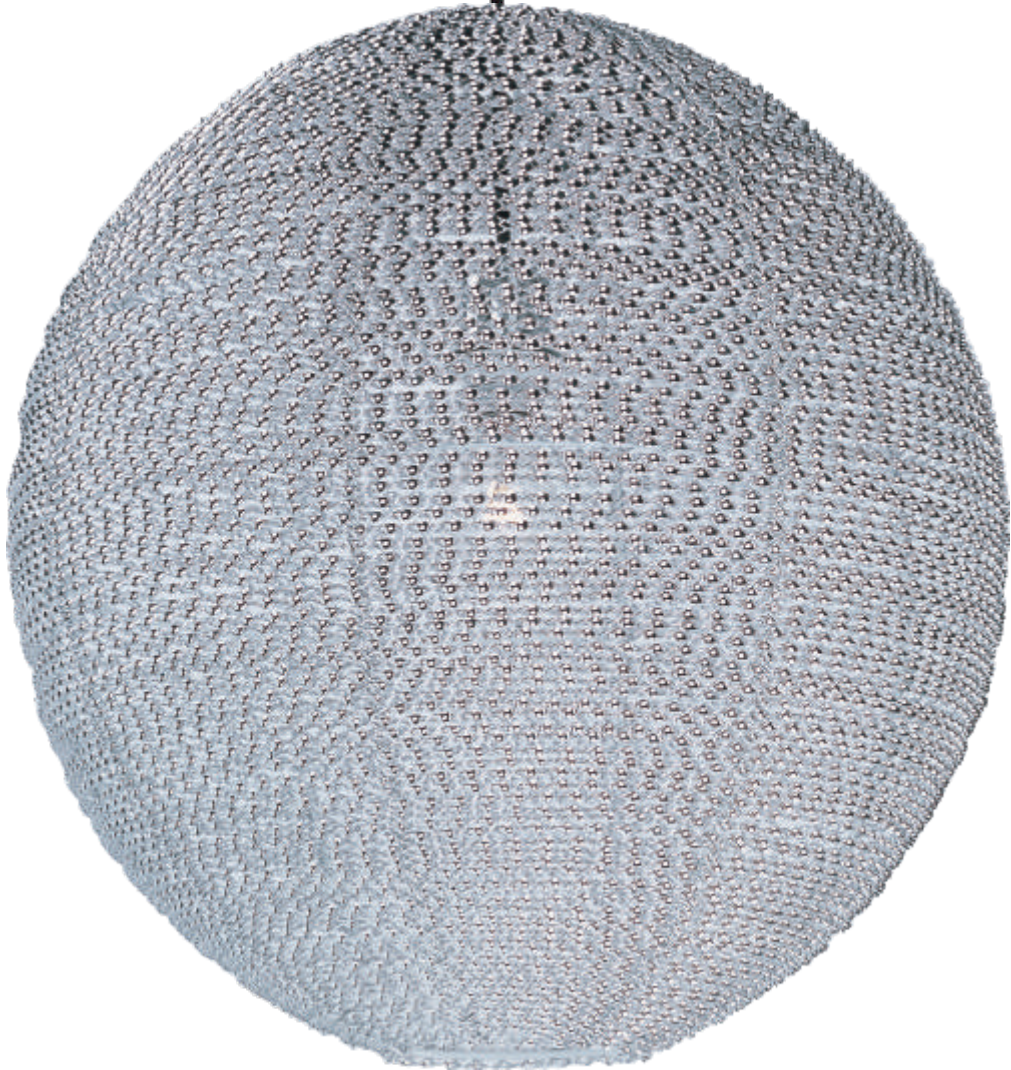

TWISP Collection

- Twisted bands of Aluminum
- Handcrafted pieces, available in Polished Chrome or Copper
- Incandescent

12195CP

12195PC

1-Light Pendant

20"W • 20"H • 140"OAH

Bulb Type: MB, Incan.

Max Wattage: 60