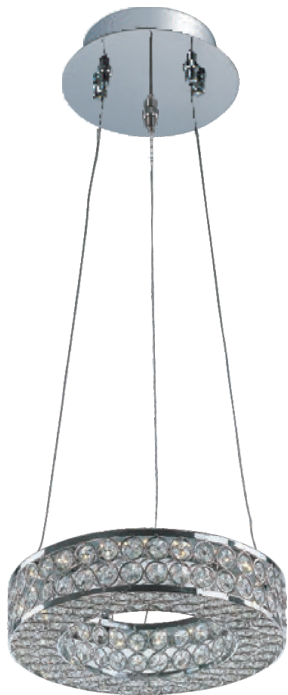

ETERNITY
Collection

39771BCPC

39771BCPC

3-Light Pendant
Finish: Polished Chrome
10"W • 2.25"H • 118"OAH
Bulb Type: LED (Included)
Max Wattage: 6
Lumens: 420
Dimmable: Standard

39772BCPC

3-Light Pendant
Finish: Polished Chrome
19.5"W • 2.25"H • 118"OAH
Bulb Type: LED (Included)
Max Wattage: 9
Lumens: 630
Dimmable: Standard

39773BCPC

3-Light Pendant
Finish: Polished Chrome
30"W • 2.25"H • 118"OAH
Bulb Type: LED (Included)
Max Wattage: 15
Lumens: 1050
Dimmable: Standard