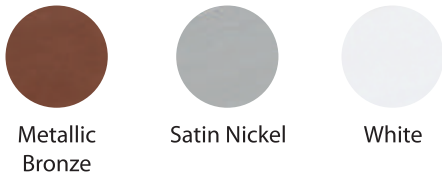

Features:

- 2700K Color Temperature
- CRI 82
- 120° beam spread
- Dimmable using a Lutron® C.L.™ standard dimmer
- 50,000 rated life hours
- Knockouts are 3/8"
- Includes one Romex connector
- Linkable end to end or with MX InterLink 4
- Frosted glass diffuser