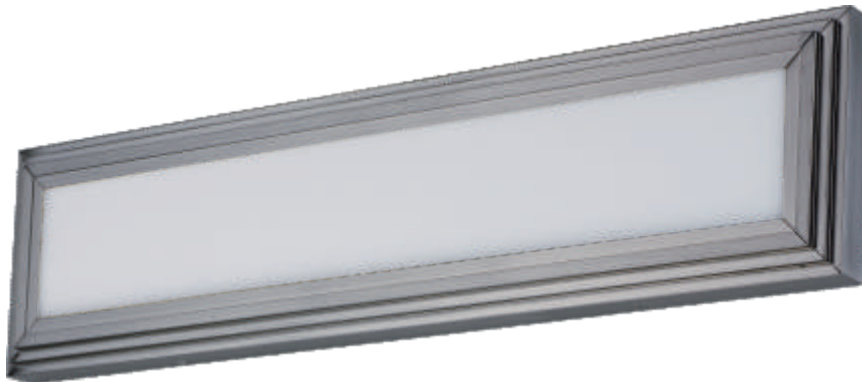

39674WTPC
39674WTSN
LED Wall Mount
24"W • 5.75"H • 1.5"Ext.
Bulb Type: LED (Included)
Max Wattage: 26
Lumens: 1820
Dimmable: Standard