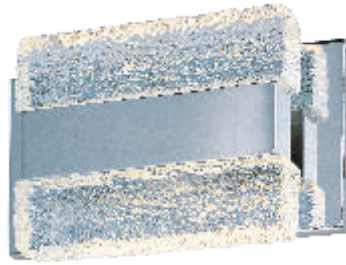

ICE

Collection

Blocks of piastra style Iceberg Glass sparkle and shimmer from the high powered LEDs concealed inside Polished Chrome metal supports. Not only is useful light directed down, additional light is cast indirectly upwards and into the room for even and soft illumination.