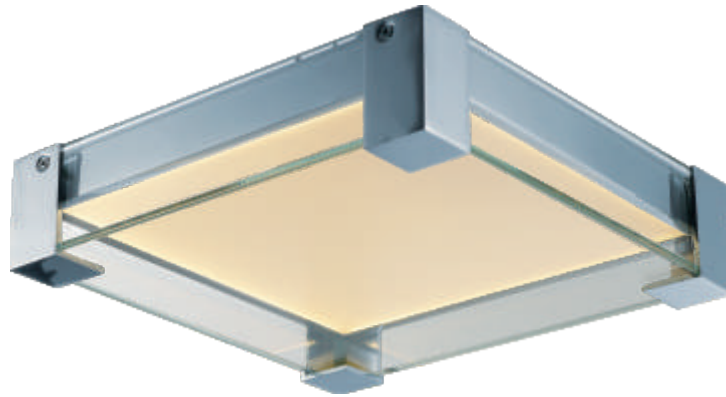

VISTA

Collection

A box of Clear glass surrounds an edge lit LED panel which is framed in Polished Chrome metal. The Clear glass is trimmed on both ends with heavy gauge metal caps. The edge lit panel provides even light distribution while maintaining a high lumen per watt ratio.

39628CLPC
39628CLSN
LED Flush Mount
10.75"L • 10.75"W • 2.5"H
Bulb Type: LED (Included)
Max Wattage: 24
Lumens: 1680
Dimmable: Standard