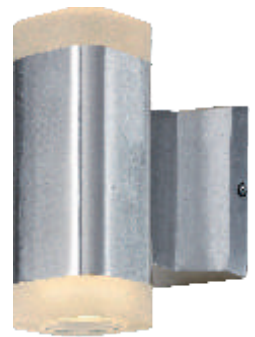

- Up/down light
- Installs up or down

LIGHTRAY LED

Collection

- CRI 80+
- 3000K Color Temperature
- Removeable water-tight lenses
- Cast and Machined Aluminum construction

86138ABZ

86137ABZ

86131AL

86132AL