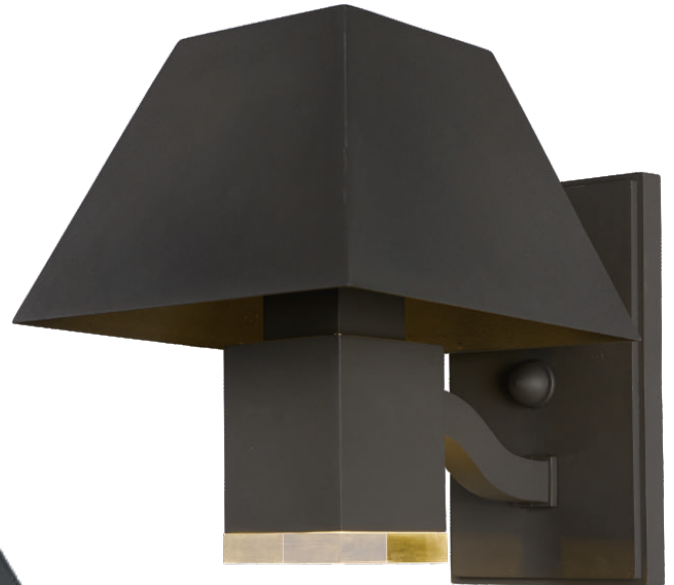

53514CLABZ