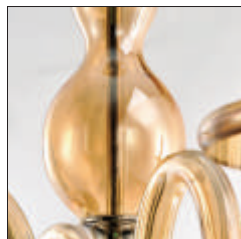

• Cognac (CG)