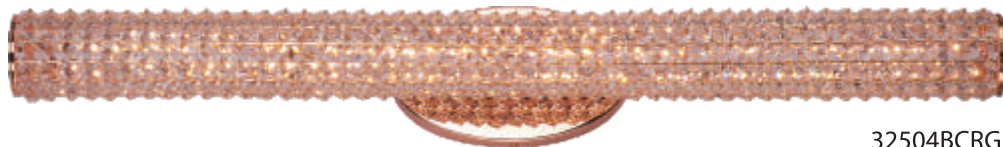

METEOR Collection

32500BCPC
32500BCRG
1-Light Bath Vanity
12.5"W • 5.5"H • 5"Ext.
HCO 2.7"
Bulb Type: LED (Included)
Max Wattage: 5
Lumens: 350
Dimmable: Standard

- Tubular frame of metal rings with inset Beveled Crystal jewels
- Can be hung Vertically or Horizontally
- Dimmable LED in 3000K
- Suitable for damp locations
- Available in Rose Gold and Polished Chrome
- CRI-80

32504BCRG

32502BCPC
32502BCRG
1-Light Bath Vanity
20.5"W • 5.5"H • 5"Ext.
HCO 2.7"
Bulb Type: LED (Included)
Max Wattage: 8
Lumens: 560
Dimmable: Standard

32503BCPC
32503BCRG
1-Light Bath Vanity
23"W • 5.5"H • 5"Ext.
HCO 2.7"
Bulb Type: LED (Included)
Max Wattage: 12
Lumens: 840
Dimmable: Standard

32504BCPC
32504BCRG
1-Light Bath Vanity
36"W • 5.5"H • 5"Ext.
HCO 2.7"
Bulb Type: LED (Included)
Max Wattage: 16
Lumens: 1120
Dimmable: Standard

32505BCPC
32505BCRG
1-Light Bath Vanity
47"W • 5.5"H • 5"Ext.
HCO 2.7"
Bulb Type: LED (Included)
Max Wattage: 20
Lumens: 1400
Dimmable: Standard