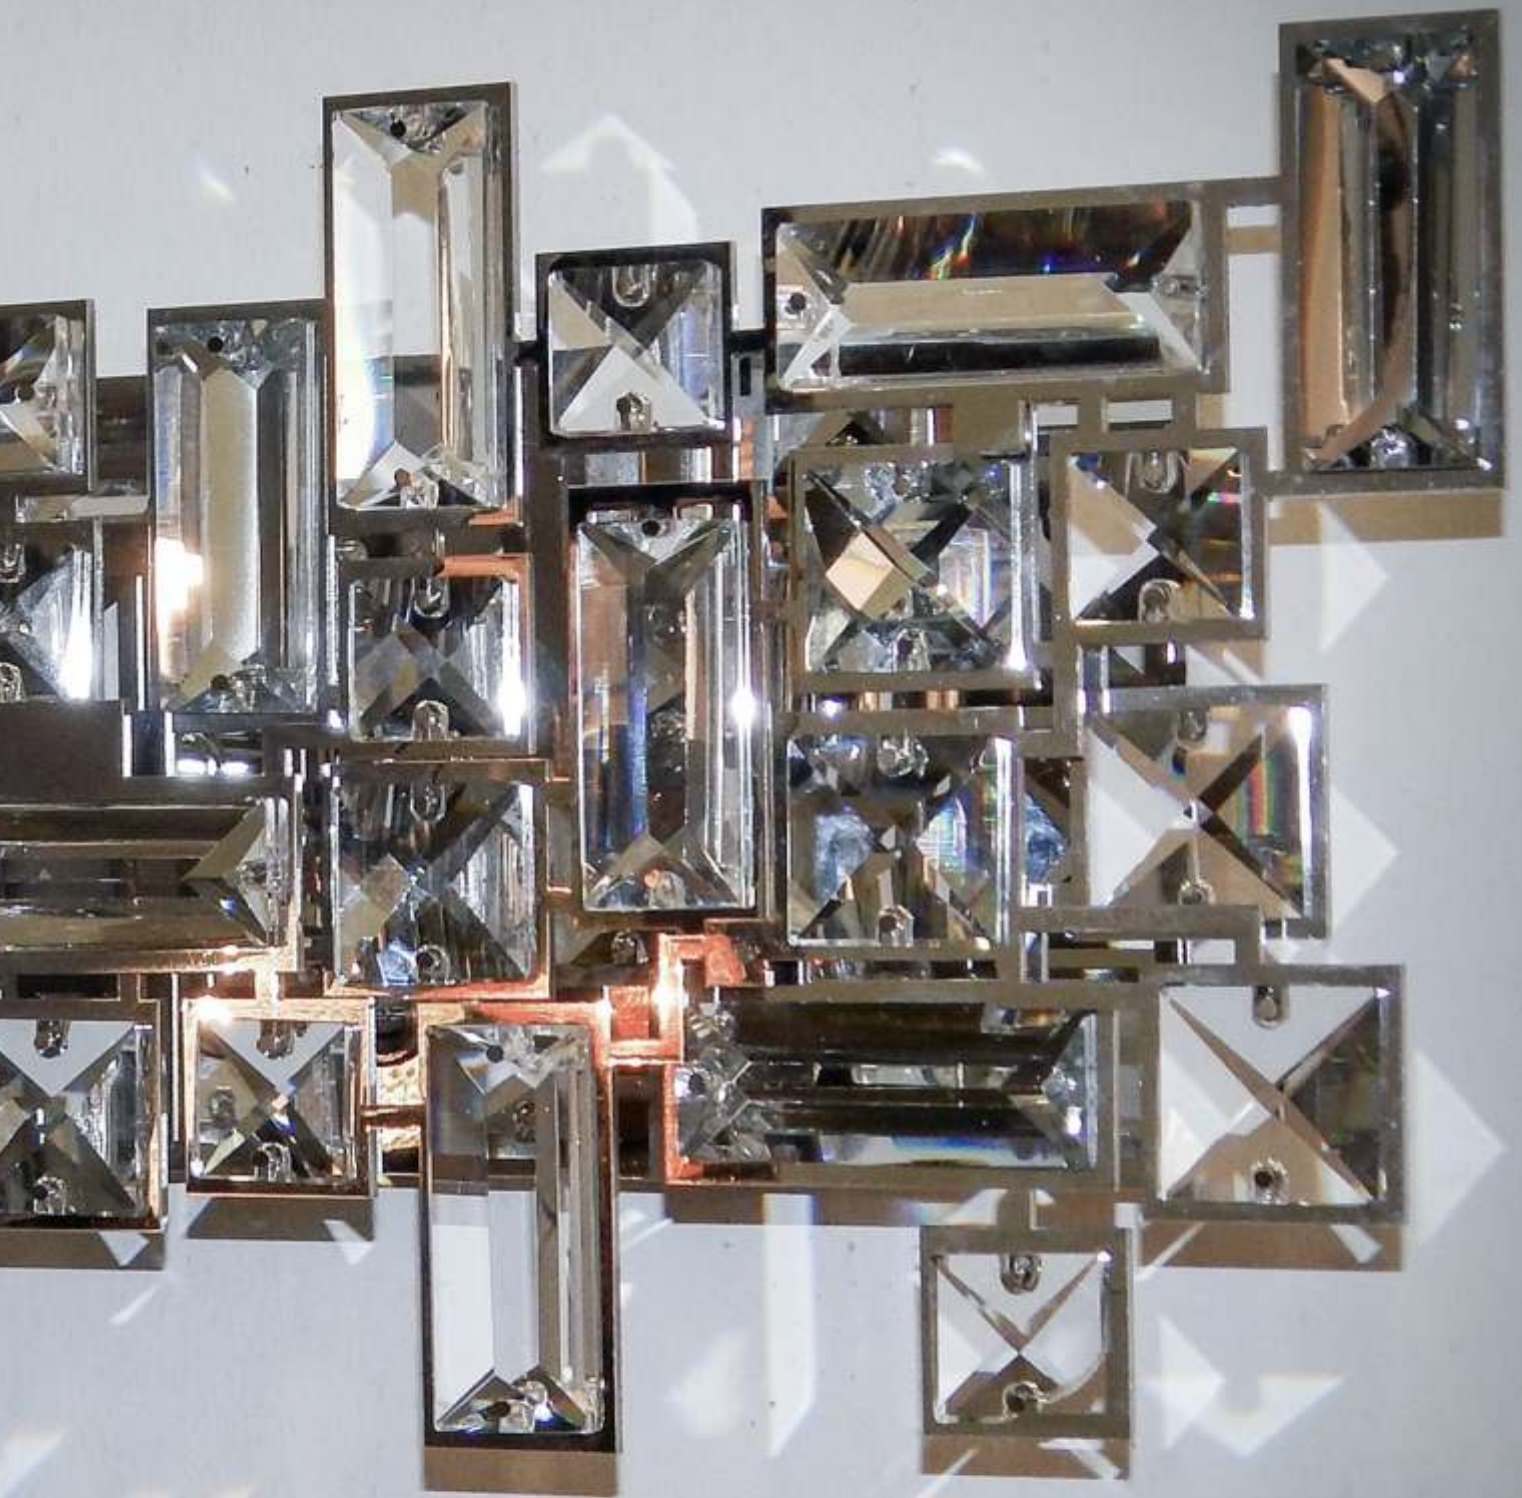

PARADIGM

Collection

Two layers of a geometric frame of steel, finished in Polished Chrome, are embedded with various Beveled Crystal Pendants to create a 3-Dimensional look of elegance and beauty. The Paradigm provides bling for the bath.