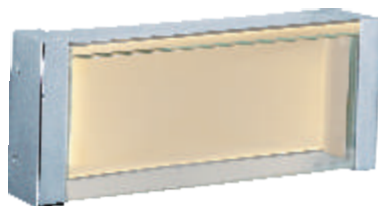

VISTA Collection

- Clean and simple Architectural Spec Grade product
- Low profile, ADA compliant
- Title 24 Compliant
- Good for Commercial and Hospitality Applications
- 3000K Color Temperature
- CRI 90

39630CLPC
LED Bath Vanity
Finish: Polished Chrome
10.25"W • 5.25"H • 2.5"Ext.
Bulb Type: LED (Included)
Max Wattage: 12
Lumens: 840
Dimmable: Standard