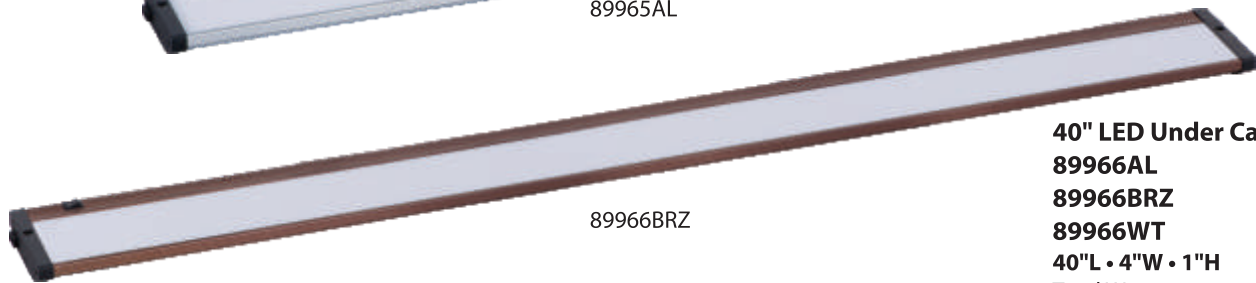

89965AL

89966BRZ

Features:

- 2700K Color Temperature
- CRI 90 +
- 120° beam spread
- Dimmable using a Lutron® C.L.TM standard dimmer
- 40,000 rated life hours
- Linkable end to end with MX InterLink 4
- No glare lenses

40" LED Under Cabinet

89966AL

89966BRZ

89966WT

40"L • 4"W • 1"H

Total Wattage: 20

Initial Lumens: 1400

10" LED Under Cabinet

89962AL

89962BRZ

89962WT

10"L • 4"W • 1"H

Total Wattage: 4.8

Initial Lumens: 320

13" LED Under Cabinet

89963AL

89963BRZ

89963WT

13"L • 4"W • 1"H

Total Wattage: 6.5

Initial Lumens: 420

21" LED Under Cabinet

89964AL

89964BRZ

89964WT

21"L • 4"W • 1"H

Total Wattage: 10.5

Initial Lumens: 680

30" LED Under Cabinet

89965AL

89965BRZ

89965WT

30"L • 4"W • 1"H

Total Wattage: 15

Initial Lumens: 975

MXInterLink4 Connector Cord

9" **87876BK**

9" **87876WT**

18" **87877BK**

18" **87877WT**

24" **87878BK**

24" **87878WT**

Plastic Wire Clip

53255

1"L • .5"W • .25"H

MXInterLink4 Power Cord

87880BK

87880WT

72"L

MXInterLink4 Direct Wire Box

87885BK

87885WT

5"L • 2.25"W • 1"H