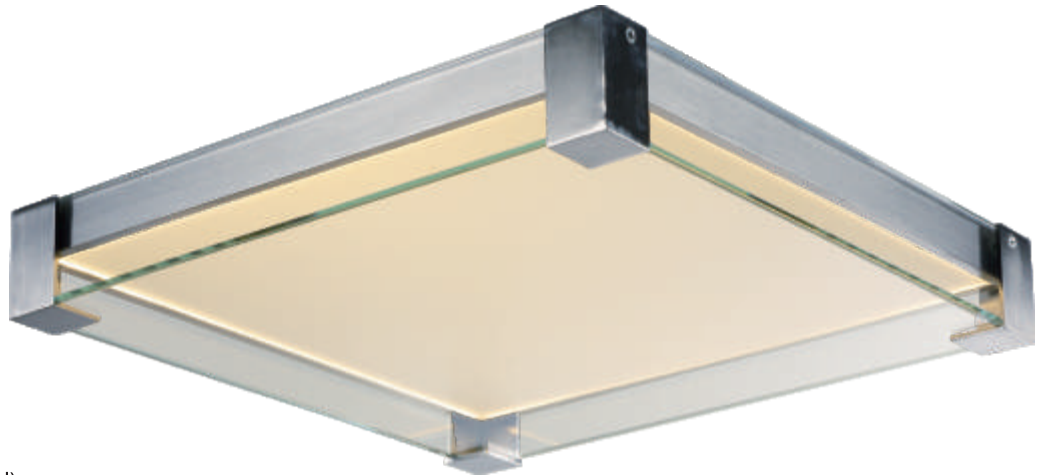

39629CLPC
39629CLSN
LED Flush Mount
16"L • 16"W • 2.5"H
Bulb Type: LED (Included)
Max Wattage: 32
Lumens: 2240
Dimmable: Standard