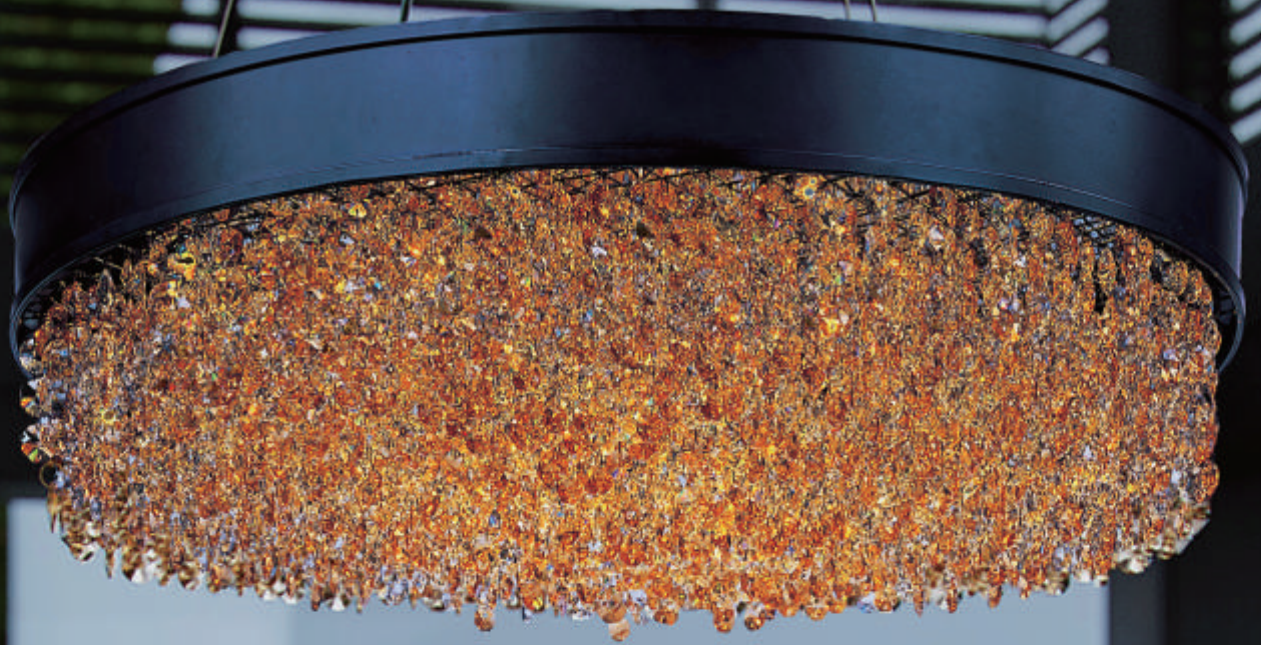

LEGEND

ADA Compliant

California Title 24

Dimmable

Energy Efficient

For Damp Location

For Wet Location

Installs on Slope Ceiling

Installs Up or Down

LED

LED Dimmer

MYSTIC

Collection

A sea of Scotch Crystal strands suspend from within drums of steel that are finished in a rich Bronze. Hidden inside the drums is a powerful dimmable LED source, which has the crystals dancing in the night without any glare in your eyes.