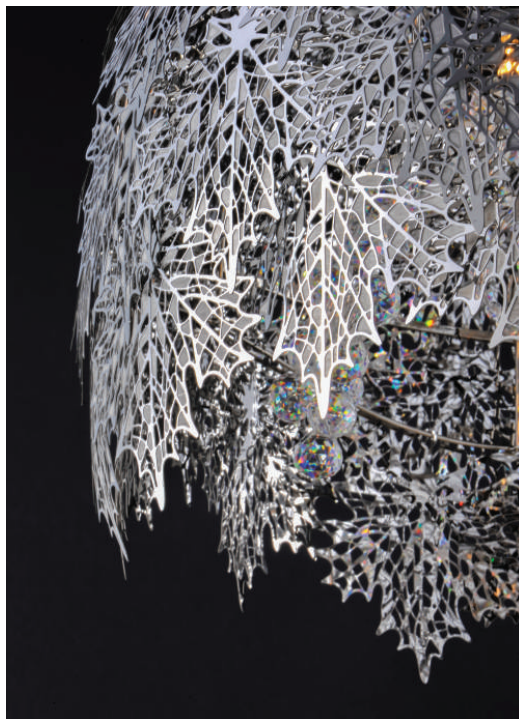

Collection

Intricately detailed leaves of Polished Chrome stainless steel are formed by a two-step process. This creates a two layer texture to each leaf for a multi-dimensional appearance.

Clusters of crystal grapes and vines adorn the inside and shimmer through the light of the included Xenon lamps.