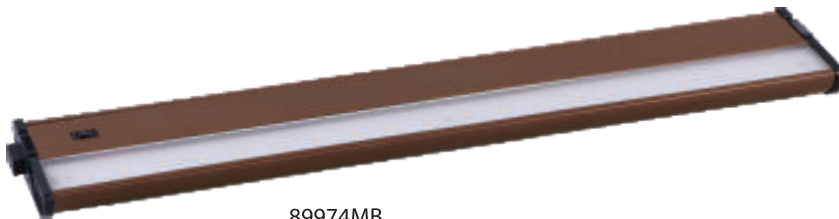

The MX-L120-DL features a low profile frame and dimming capability, as well as offers increased lumen output. This series is presented with the new LG 5630 LED for closer spacing, better light distribution, and lower operating temperatures for longer life. The hinged top gives access for easy installation with captured mounting and quick wire connectors.

Features:

- 3000K Color Temperature
- CRI 82
- 120° beam spread
- Dimmable using a Lutron® C.L.™ standard dimmer
- 50,000 rated life hours
- Knockouts are 3/8"
- Includes one Romex connector
- Linkable end to end or with MX InterLink 4
- Frosted glass diffuser

89974MB

Frost Acrylic Lens

- 7" **87892WT** For 89972
- 13" **87893WT** For 89973
- 21" **87894WT** For 89974
- 30" **87896WT** For 89976

7" LED Under Cabinet

89972MB

89972SN

89972WT

7"L • 4"W • 1"H

Total Wattage: 5.1

Initial Lumens: 289

13" LED Under Cabinet

89973MB

89973SN

89973WT

13"L • 4"W • 1"H

Total Wattage: 7.7

Initial Lumens: 436

21" LED Under Cabinet

89974MB

89974SN

89974WT

21"L • 4"W • 1"H

Total Wattage: 10

Initial Lumens: 587

30" LED Under Cabinet

89976MB

89976SN

89976WT

30"L • 4"W • 1"H

Total Wattage: 15

Initial Lumens: 882

MX InterLink 4 Connector Cord

9" **87876BK**

9" **87876WT**

18" **87877BK**

18" **87877WT**

24" **87878BK**

24" **87878WT**

Plastic Wire Clip

53255

1"L • .5"W • .25"H

MX InterLink 4 Power Cord

87880BK

87880WT

72"L

MX InterLink 4 Direct Wire Box

87885BK

87885WT

5"L • 2.25"W • 1"H