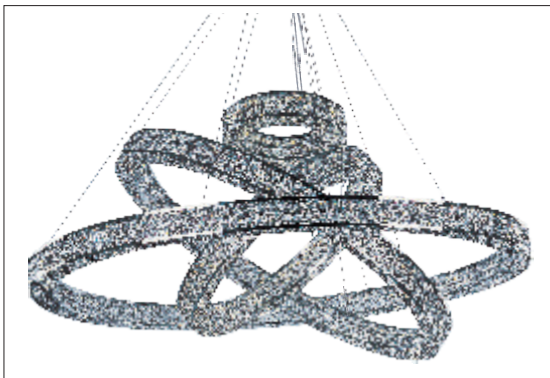

- Create beautiful, versatile configurations