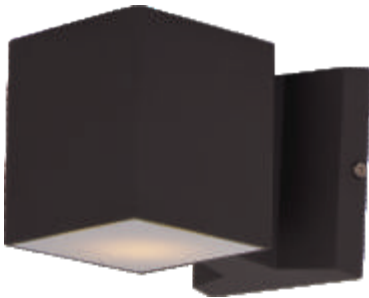

86104ABZ
86104AL
 1-Light LED Wall Sconce
5"W • 6.25"H • 5"Ext.
 Bulb Type: LED (Included)
 Max Wattage: 15
 Lumens: 1050
 Dimmable: Standard

86107ABZ
86107AL
 2-Light LED Wall Sconce
4"W • 4"H • 5.75"Ext.
 Bulb Type: LED (Included)
 Max Wattage: 4.5
 Lumens: 630
 Dimmable: Standard
 • Up/down light
 • Installs up or down