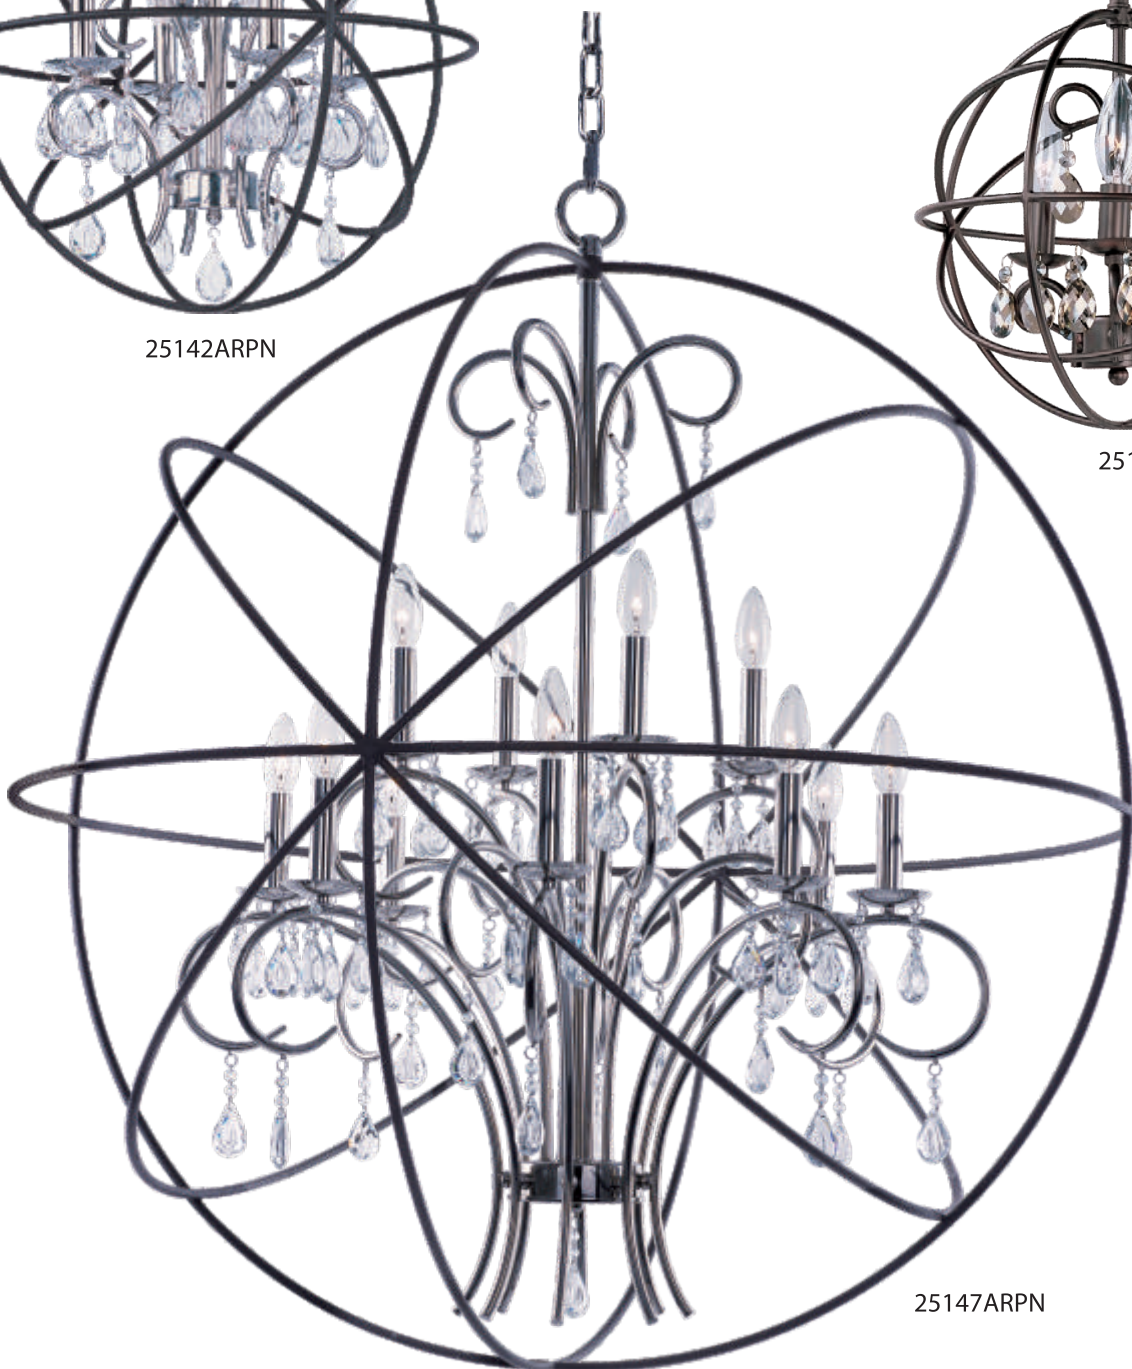

25147ARPN

25142OI
25142ARPN
4-Light Pendant
19"W • 21.5"H
Bulb Type: CA, Incan.
Max Wattage: 60

• Crystal Included

25147OI
25147ARPN
12-Light Chandelier
40"W • 43.5"H
Bulb Type: CA, Incan.
Max Wattage: 40

• Crystal Included

25140OI
25140ARPN
3-Light Pendant
12"W • 14"H
Bulb Type: CA, Incan.
Max Wattage: 60

• Crystal Included