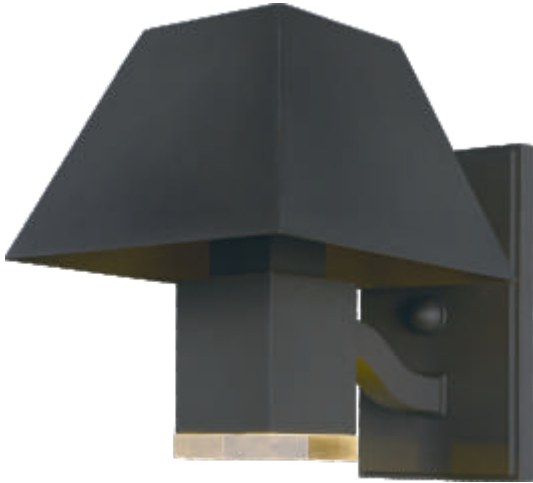

PAVILION Collection

- Classic shade design constructed in durable Cast Aluminum
- Indirect light from within shade and through clear acrylic diffuser below
- Available finishes: Architectural Bronze or Black

LED

53512CLBK