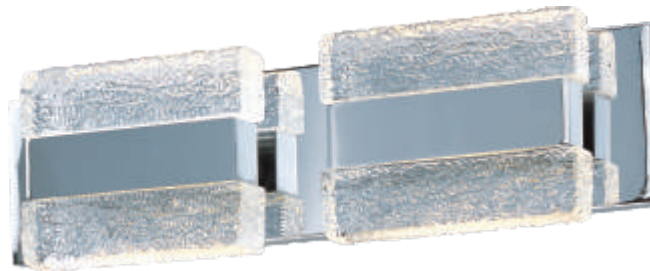

- Blocks of Piastra-style Iceberg Glass
- Useful up light and additional down light
- Polished Chrome Metal Supports
- Title 24 Compliant
- 3000K Color Temperature
- CRI 90

39622IBPC

39621IBPC
2-Light Bath Vanity
Finish: Polished Chrome
9"W • 6"H • 3"Ext.
Bulb Type: LED (Included)
Max Wattage: 14
Lumens: 770
Dimmable: Standard

39622IBPC
4-Light Bath Vanity
Finish: Polished Chrome
19"W • 6"H • 3"Ext.
Bulb Type: LED (Included)
Max Wattage: 29
Lumens: 1595
Dimmable: Standard

39623IBPC
6-Light Bath Vanity
Finish: Polished Chrome
28"W • 6"H • 3"Ext.
Bulb Type: LED (Included)
Max Wattage: 44
Lumens: 2420
Dimmable: Standard

39624IBPC
8-Light Bath Vanity
Finish: Polished Chrome
37"W • 6"H • 3"Ext.
Bulb Type: LED (Included)
Max Wattage: 61
Lumens: 3355
Dimmable: Standard