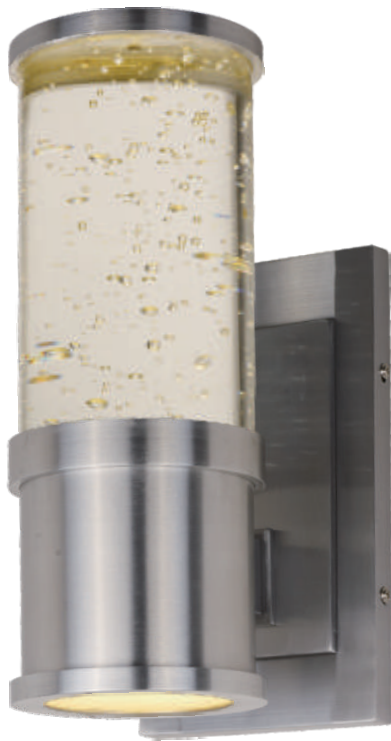

- A singular, solid column of bubble glass supported by Cast Aluminum frame
- Available finishes of Brushed Aluminum and Galaxy Black
- Up and Down Lighting
- 3000K Color Temperature
- CRI 80+

Brushed Aluminum