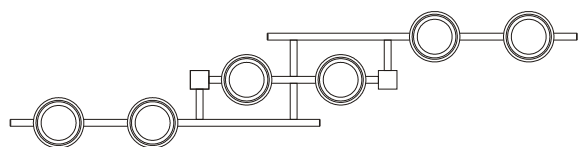

Fusion collection

• 3000 K Color Temperature

Dimmable using standard dimmer.
Lutron CL dimmers are recommended

LED

32457CLAR

8-Light Chandelier
Anthracite

43"W x 12.5"H x 57"OAH

6 x 4.5W LED (Included)

2 x 2.8W Downlight (Included)

Two 6" stems and Six 12" stems included.

Additional stems available:

6" order - STR06206AR

12" order - STR06212AR