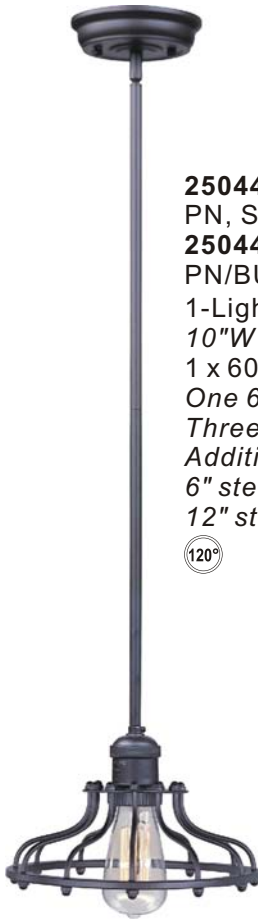

25044 ACP, BZ,
PN, SN (Without Bulb)
25044 ACP/BUI, BZ/BUI,
PN/BUI, SN/BUI (With Bulb)
1-Light Pendant
10"W x 5.75"H x 50"OAH
1 x 60W MB Bulb
One 6" stem and
Three 12" stems included
Additional stems available:
6" stem - STR04506ACP, BZ, PN, SN
12" stem - STR04512ACP, BZ, PN, SN