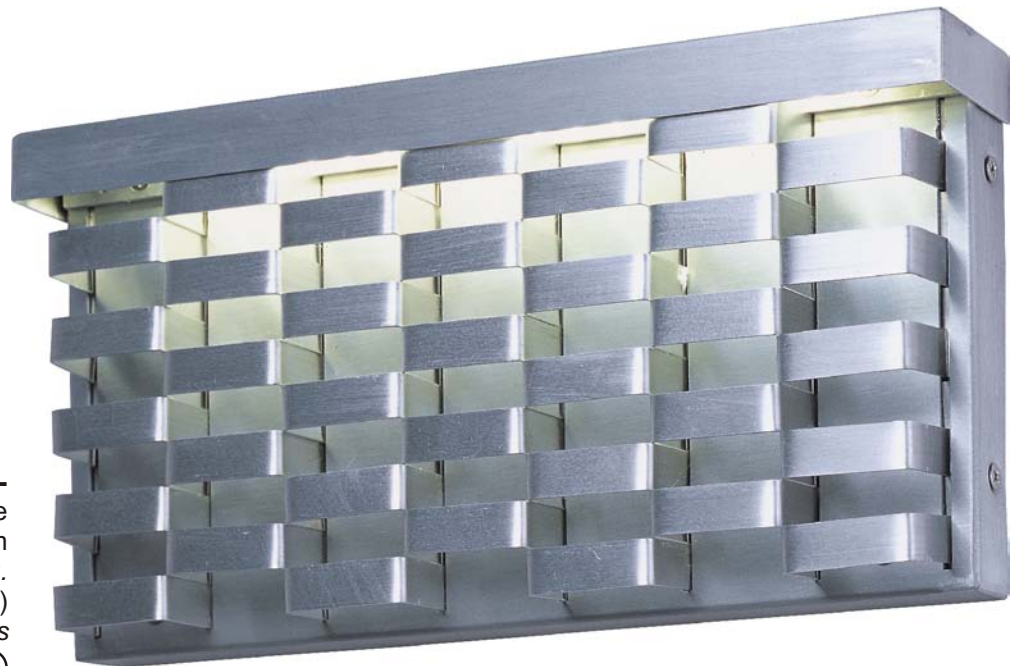

88292AL
LED Wall Sconce
Aluminum
12.5"W x 6.5"H x 2"Ext.
15W LED (Included)
900 Lumens