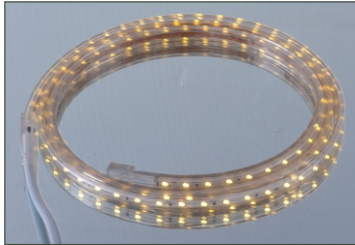

Features

- Easy to install just plug it in
- Includes AC/DC converter (no driver required)
- Warm 3000K color temperature
- Suitable for wet locations (cannot be submerged into water)
- Supplied with 1 mounting clip for every 24"
- Field cut every 20" (cannot be reconnected)

Applications

- Cove and accent lighting
- Outdoor porch and patio
- Pathway lighting
- Backlighting of signs and displays
- Under cabinet lighting

Tape Sections:

- 53581-LVST-110V-30K-60
- 53582-LVST-110V-30K-120
- 53583-LVST-110V-30K-180
- 53584-LVST-110V-30K-240
- 53585-LVST-110V-30K-300
- 53586-LVST-110V-30K-360
- 53588-LVST-110V-30K-480
- 53590-LVST-110V-30K-600

Item	Length	Diodes	Wattage	Lumens	Color Temp	CRI	PC Board	Beam	Voltage	Current
53581	5'	90	7.2	375	3000 K	70 - 75	White	120°	110V	66mA
53582	10'	180	14.4	750	3000 K	70 - 75	White	120°	110V	132mA
53583	15'	270	21.6	1125	3000 K	70 - 75	White	120°	110V	198mA
53584	20'	360	28.8	1500	3000 K	70 - 75	White	120°	110V	264mA
53585	25'	450	36	1875	3000 K	70 - 75	White	120°	110V	330mA
53586	30'	540	43.3	2250	3000 K	70 - 75	White	120°	110V	396mA
53588	40'	720	57.6	3000	3000 K	70 - 75	White	120°	110V	528mA
53590	50'	930	74.4	3875	3000 K	70 - 75	White	120°	110V	682mA

Mounting Chips

53577

- Clips x 10 pcs
- screws x 20 pcs
- White Box Packing