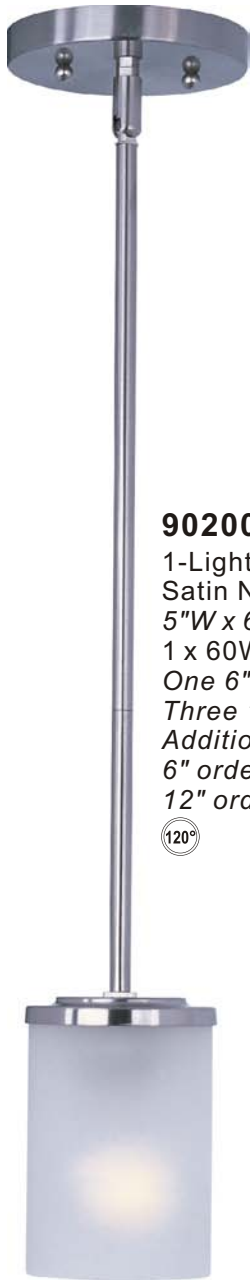

Corona collection

90200FTSN

1-Light Mini Pendant
Satin Nickel
5"W x 6"H x 50.5"OAH
1 x 60W MB Bulb
One 6" stem and
Three 12" stems included.
Additional stems available:
6" order - STR04506SN
12" order - STR04512SN