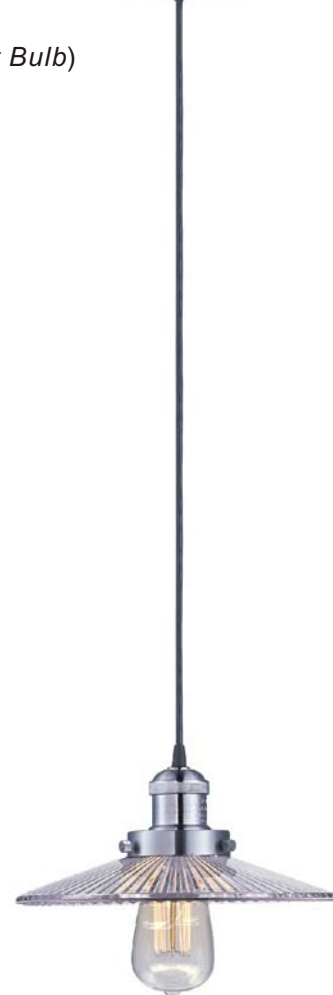

25025 CLACP, CLBZ, CLPN, CLSN (Without Bulb)
25025 CLACP/BUI, CLBZ/BUI, CLPN/BUI, CLSN/BUI (With Bulb)
1-Light Pendant
10"W x 5.25"H x 64.5"OAH
1 x 60W MB Bulb