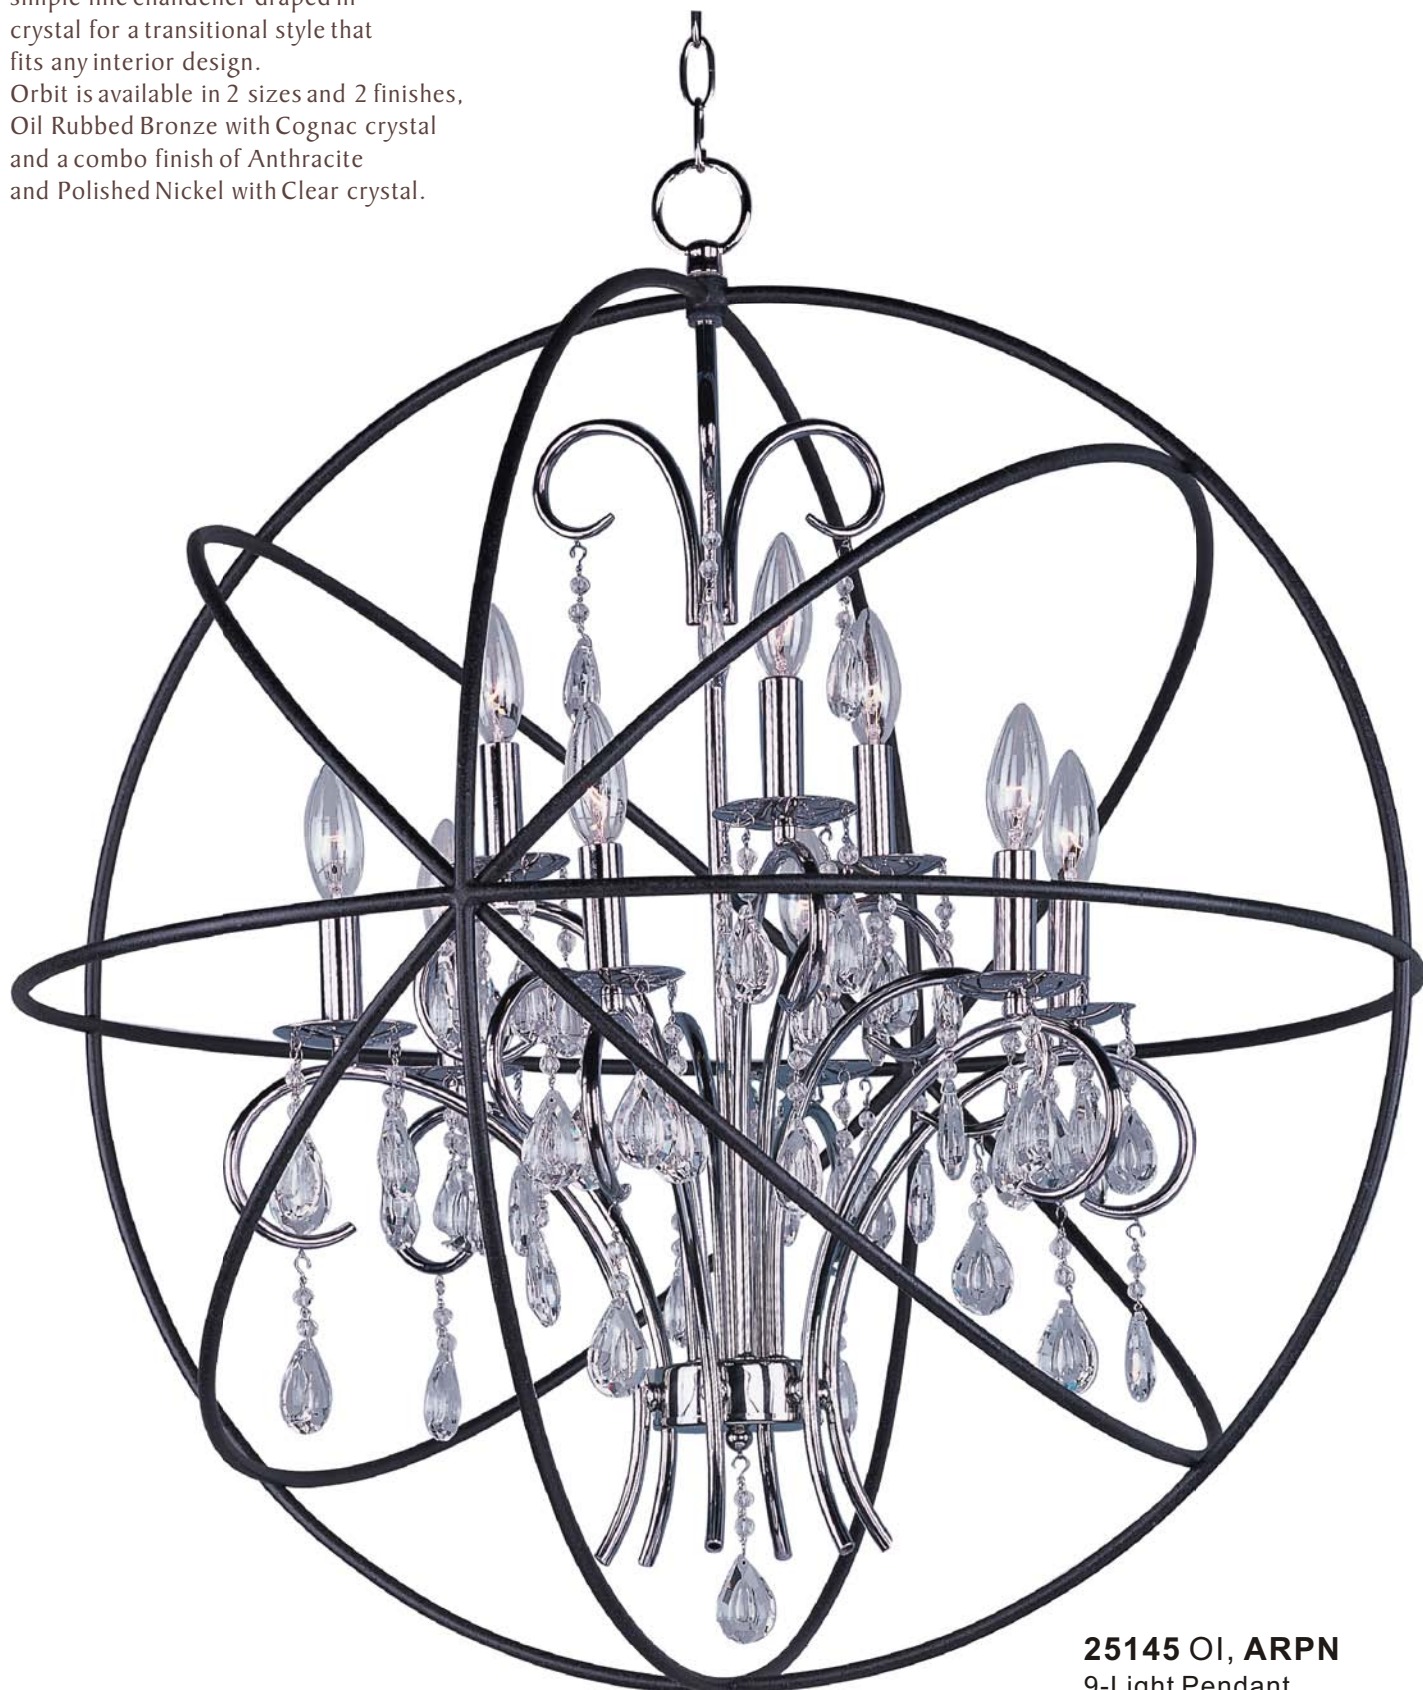

# Orbit collection

A spherical frame of metal surround a simple line chandelier draped in crystal for a transitional style that fits any interior design.

Orbit is available in 2 sizes and 2 finishes, Oil Rubbed Bronze with Cognac crystal and a combo finish of Anthracite and Polished Nickel with Clear crystal.