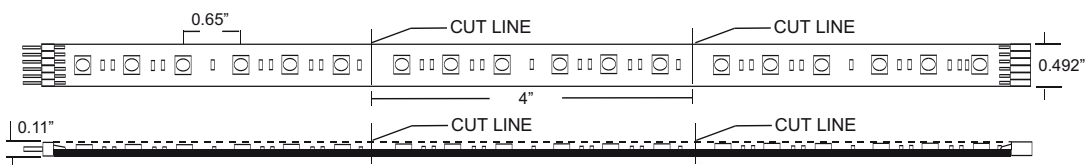

Spec Star collection

STARSTRAND®

Features

- Superior quality Seoul Semiconductor LED
- High efficiency
- High CRI
- High lumens
- Heat sink included for 24/7 operation
- UL approved for damp locations

Applications

- Retail display
- Walkway lighting
- Work areas
- Accent lighting
- Counter lighting

Tape Sections:

- 53570-SPEC-24V-33K-4
- 53571-SPEC-24V-33K-12
- 53572-SPEC-24V-33K-60
- 53574-SPEC-24V-33K-120
- 53575-SPEC-24V-33K-240

Item	Length	Diodes	Wattage	Lumens	Color Temp	CRI	PC Board	Beam	Voltage	Current
53570	4"	6	1.44	102	3300 K	97+	White	120°	24V	60mA
53571	12"	18	4.3	307	3300 K	97+	White	120°	24V	180mA
53572	60"	90	21.5	1535	3300 K	97+	White	120°	24V	900mA
53574	120"	180	43	3070	3300 K	97+	White	120°	24V	1.8A
53575	240"	360	86	6140	3300 K	97+	White	120°	24V	3.6A

Model Number	Wattage	Maximum Run
53324-DND-24V-30W-DW	30 Watts	6'
53326-DDM-24V-30W-DW	30Watts	6'
53313-DND-24V-60W-PL, 53318-DND-24V-60W-DW	60 Watts	12'
53286-DND-24V-96W-DW	96 Watts	22'
53330-DDM-24V-100W-DW-110V, 53331-DDM-24V-100W-DW-277V	100 Watts	22'