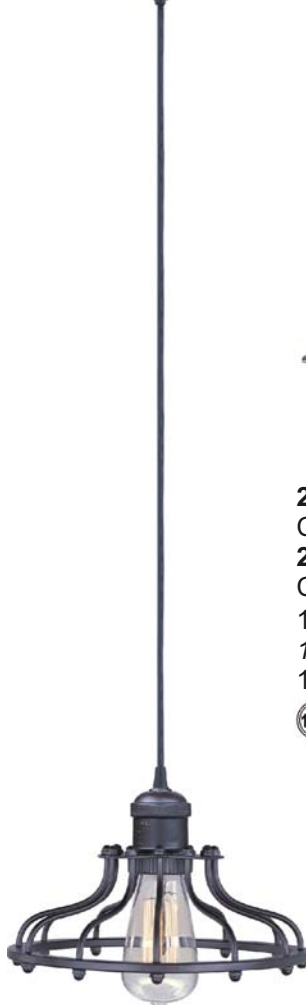

25024 ACP, BZ, PN, SN (Without Bulb)
25024 ACP/BUI, BZ/BUI, PN/BUI, SN/BUI (With Bulb)
1-Light Pendant
10"W x 6.75"H x 65.75"OAH
1 x 60W MB Bulb