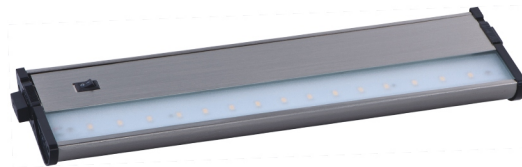

Metallic Bronze

Satin Nickel

White

13" LED Under Cabinet
89933MB Metallic Bronze
89933SN Satin Nickel
89933WT White
13"L x 4"W x 1"H
7.7W
436 Initial Lumens