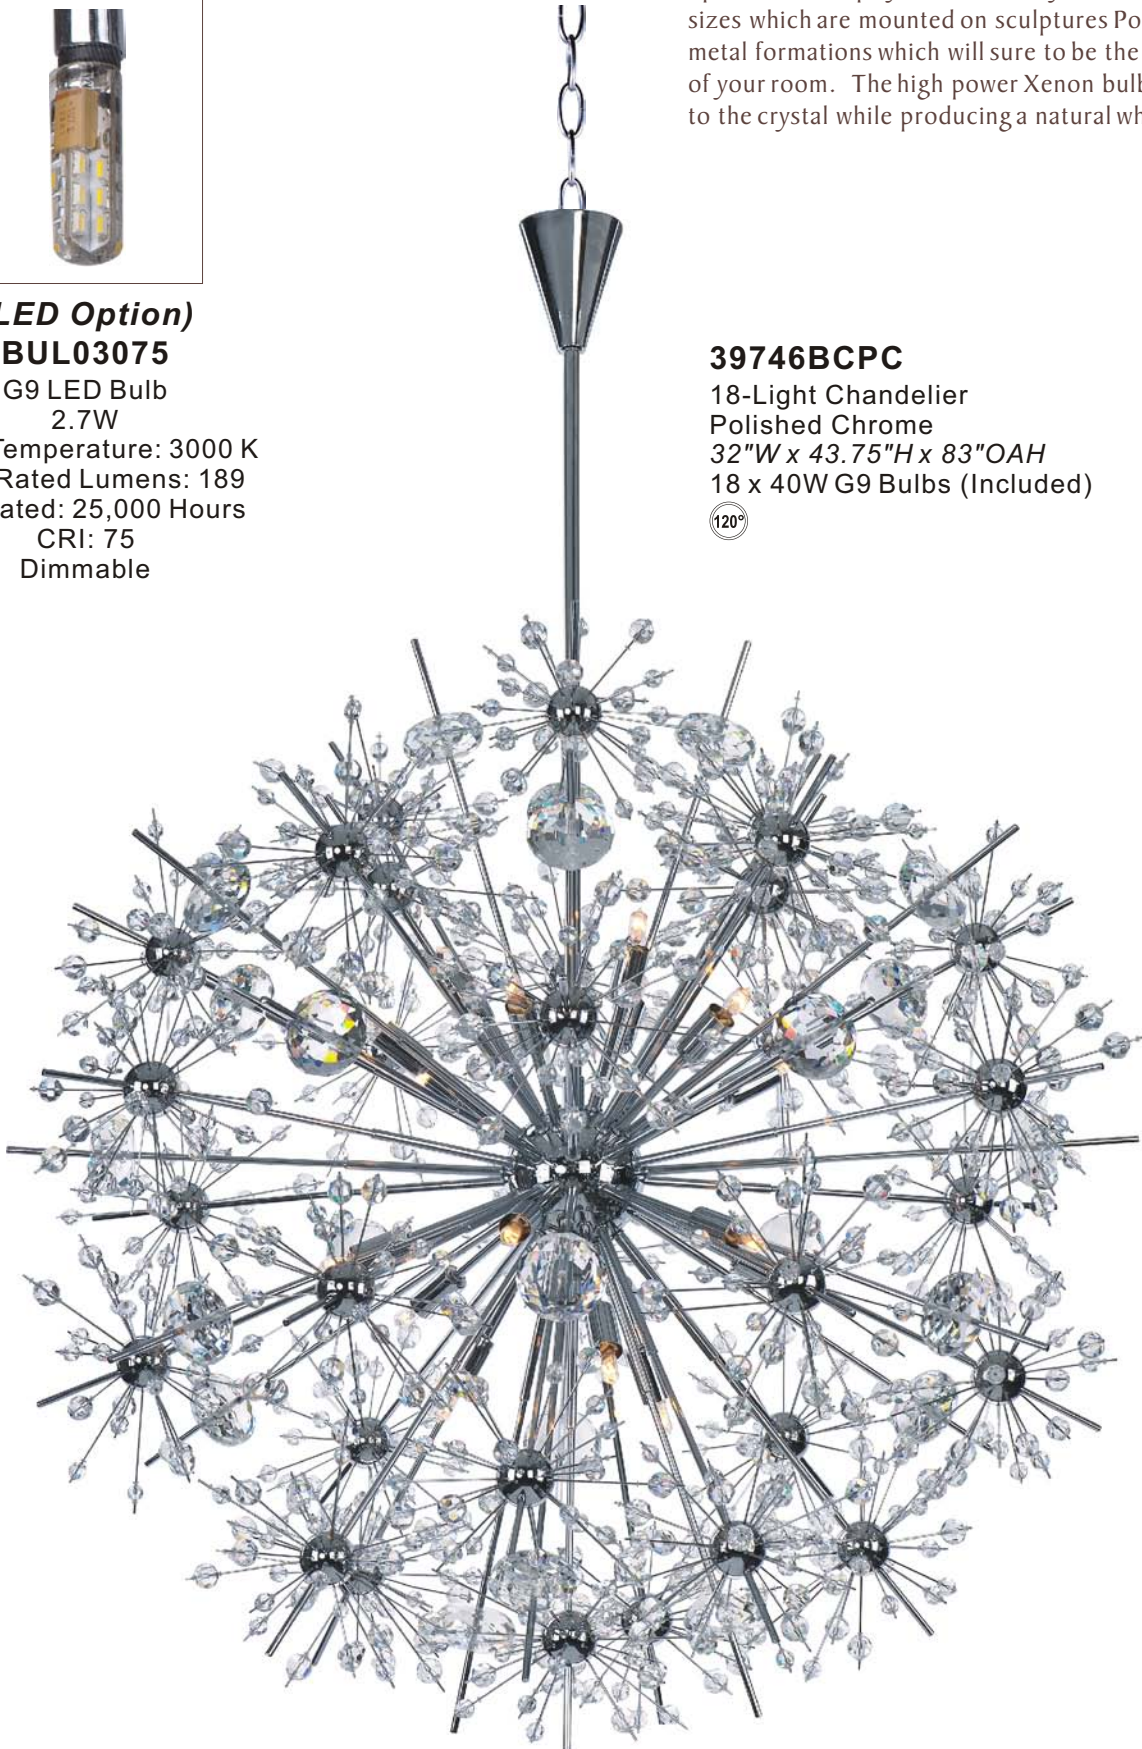

Dimmable

**39746BCPC**

18-Light Chandelier

Polished Chrome

32"W x 43.75"H x 83"OAH

18 x 40W G9 Bulbs (Included)