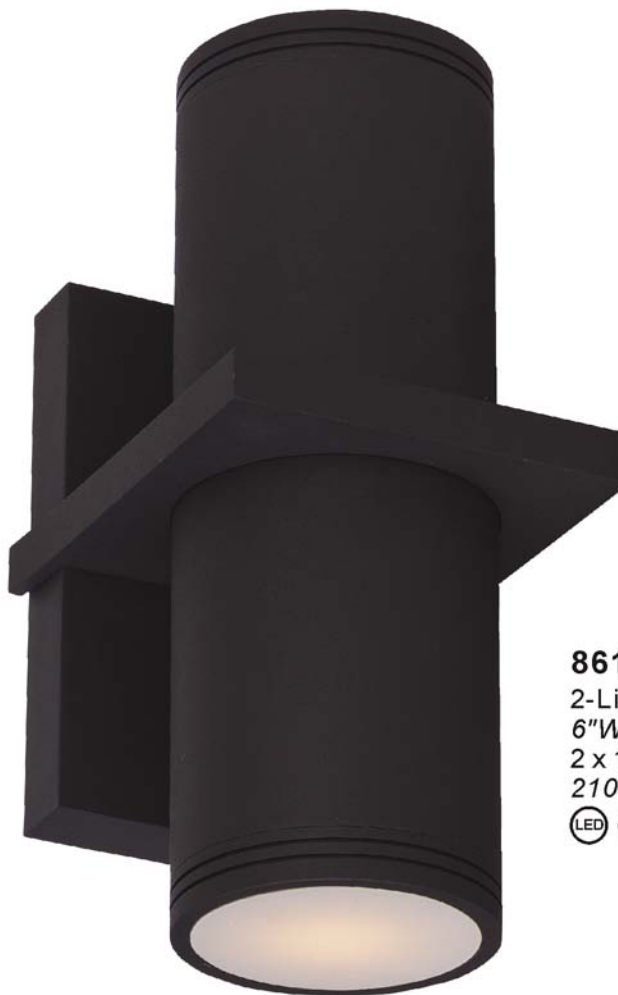

Dimmable using standard dimmer.
Lutron CL dimmers are recommended

Lightray LED collection

• 3000 K Color Temperature

86117 ABZ, AL
2-Light Wall Sconce
6"W x 12.5"H x 6.75"Ext.
2 x 15W LED (Included)
2100 Lumens