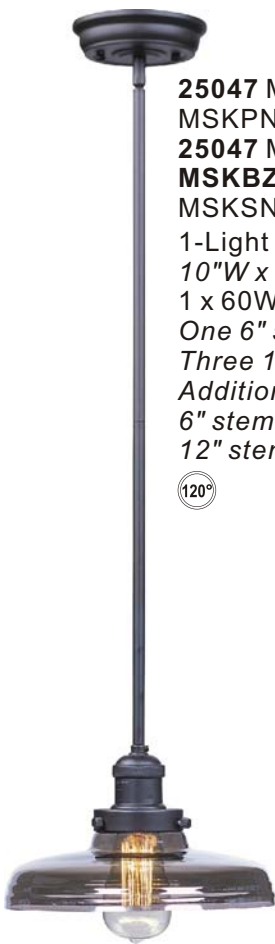

Mini Hi-Bay collection

25047 MSKACP, MSKBZ, MSKPN, MSKSN (Without Bulb)
25047 MSKACP/BUI, MSKBZ/BUI, MSKPN/BUI, MSKSN/BUI (With Bulb)
1-Light Pendant
10"W x 5.75"H x 50"OAH
1 x 60W MB Bulb
One 6" stem and
Three 12" stems included
Additional stems available:
6" stem - STR04506ACP, BZ, PN, SN
12" stem - STR04512ACP, BZ, PN, SN