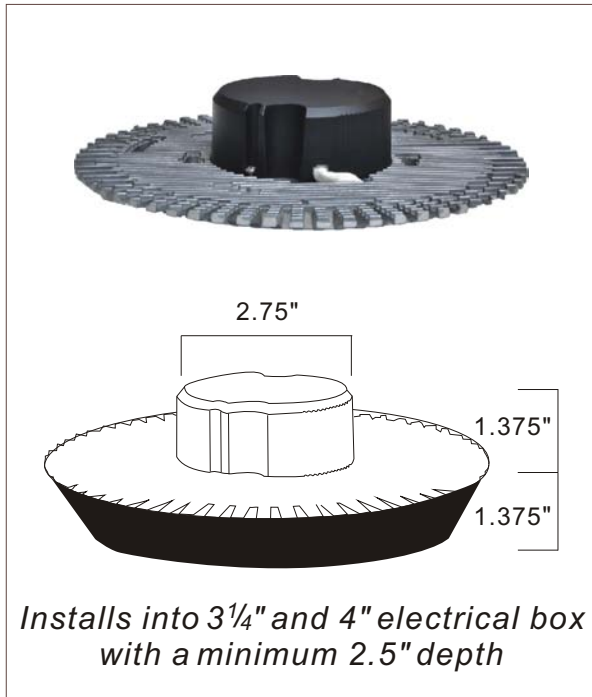

LED

Convert collection

Now you can convert a standard 3/4" outlet box to a low profile LED recessed fixture. Converts patent pending design allows for the driver to install into an electrical box which requires no fire rated cover. This creates a fixture with only a 1" extension from the ceiling. High efficiency and smooth dimming down to 5% makes this an excellent choice for hallways, kitchens, and utility lighting.

Dimmable using standard dimmer. Lutron CL dimmers are recommended

- 110V Input Voltage
- CRI 80
- Beam Angle 110°
- Power Favior 90+
- THD less than 10%
- Dimmable to 5%
- For Damp Location

87615WTBZ