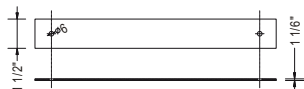

Spec Star collection

STARSTRAND®

Features

- Superior quality Seoul Semiconductor LED
- High efficiency
- High CRI
- High lumens
- Heat sink included for 24/7 operation
- UL approved for damp locations

Applications

- Retail display
- Walkway lighting
- Work areas
- Accent lighting
- Counter lighting

Tape Sections:

- 53570-SPEC-24V-33K-4
- 53571-SPEC-24V-33K-12
- 53572-SPEC-24V-33K-60
- 53574-SPEC-24V-33K-120
- 53575-SPEC-24V-33K-240

Item	Length	Diodes	Wattage	Lumens	Color Temp	CRI	PC Board	Beam	Voltage	Current
53570	4"	6	1.44	102	3300 K	97+	White	120°	24V	60mA
53571	12"	18	4.3	307	3300 K	97+	White	120°	24V	180mA
53572	60"	90	21.5	1535	3300 K	97+	White	120°	24V	900mA
53574	120"	180	43	3070	3300 K	97+	White	120°	24V	1.8A
53575	240"	360	86	6140	3300 K	97+	White	120°	24V	3.6A

Model Number	Wattage	Maximum Run
53324-DND-24V-30W-DW	30 Watts	6'
53326-DDM-24V-30W-DW	30Watts	6'
53313-DND-24V-60W-PL, 53318-DND-24V-60W-DW	60 Watts	12'
53286-DND-24V-96W-DW	96 Watts	22'
53330-DDM-24V-100W-DW-110V, 53331-DDM-24V-100W-DW-277V	100 Watts	22'