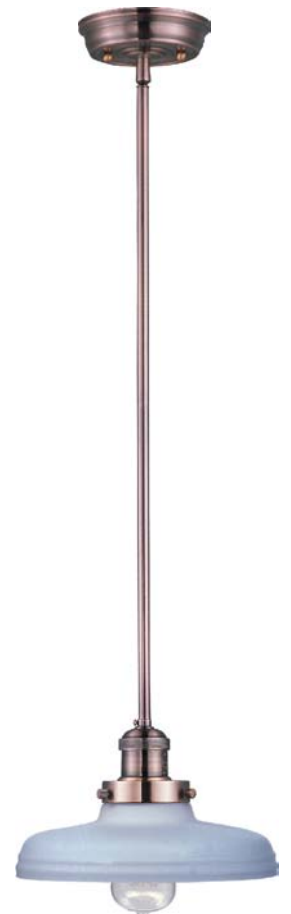

25047 SWACP, SWBZ, SWPN, SWSN (Without Bulb)
25047 SWACP/BUI, SWBZ/BUI, SWPN/BUI, SWSN/BUI (With Bulb)
1-Light Pendant
10"W x 5.75"H x 50"OAH
1 x 60W MB Bulb
One 6" stem and
Three 12" stems included
Additional stems available:
6" stem - STR04506ACP, BZ, PN, SN
12" stem - STR04512ACP, BZ, PN, SN