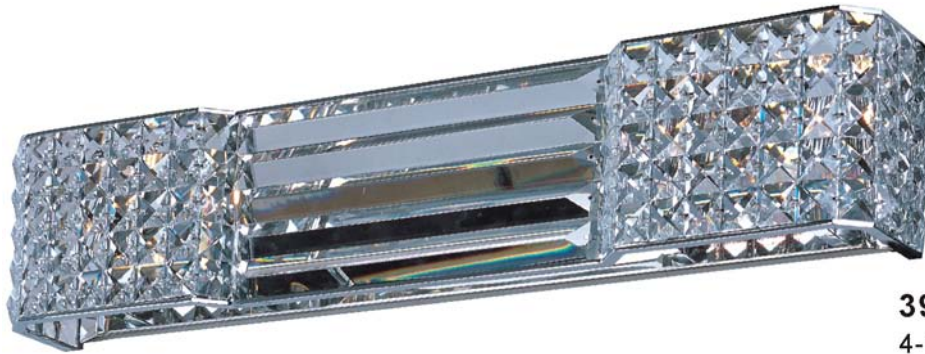

39788BCPC

4-Light Bath Vanity
Polished Chrome
23.25"W x 4.5"H x 3.5"Ext.
4 x 40W G9 Bulbs (Included)