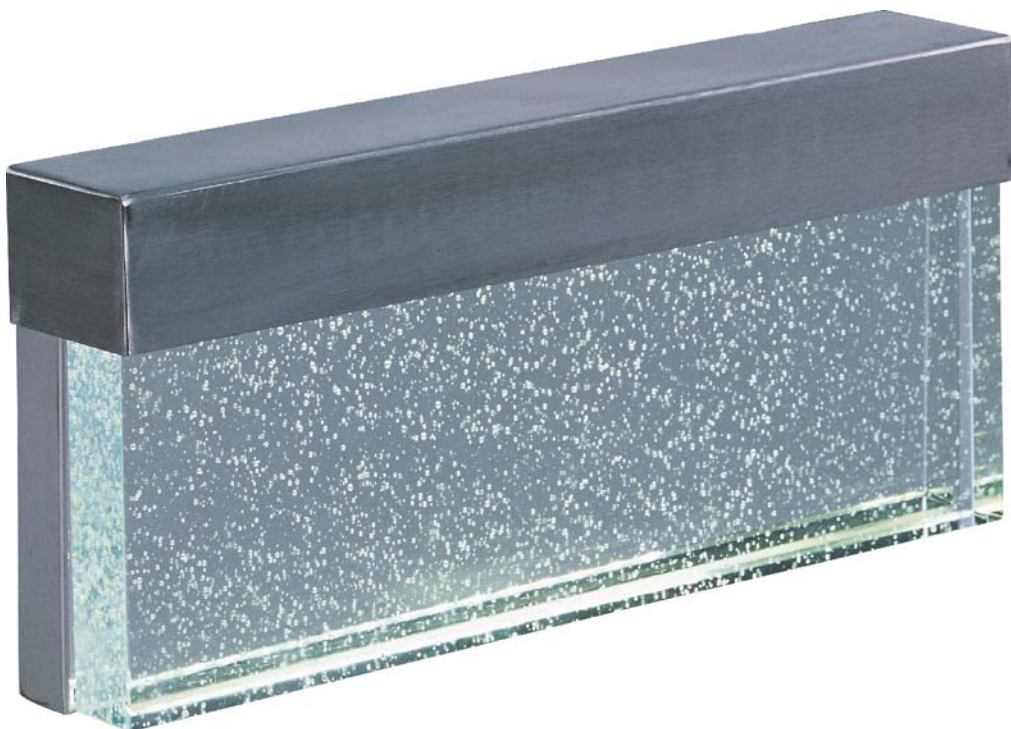

Moda collection

Solid blocks of glass infused with tiny bubbles come to life when illuminated by high power LED concealed in the frame above. Frames are constructed of Stainless Steel and is also available in Bronze.

Dimmable using standard dimmer.
Lutron CL dimmers are recommended

- 3500 K Color Temperature

88272 BGBZ, BGSST

LED Wall Sconce
7"W x 12"H x 2.25"Ext.
9W LED (Included)
600 Lumens

88274 BGBZ, BGSST

LED Wall Sconce
13"W x 6"H x 2.25"Ext.
15W LED (Included)
900 Lumens