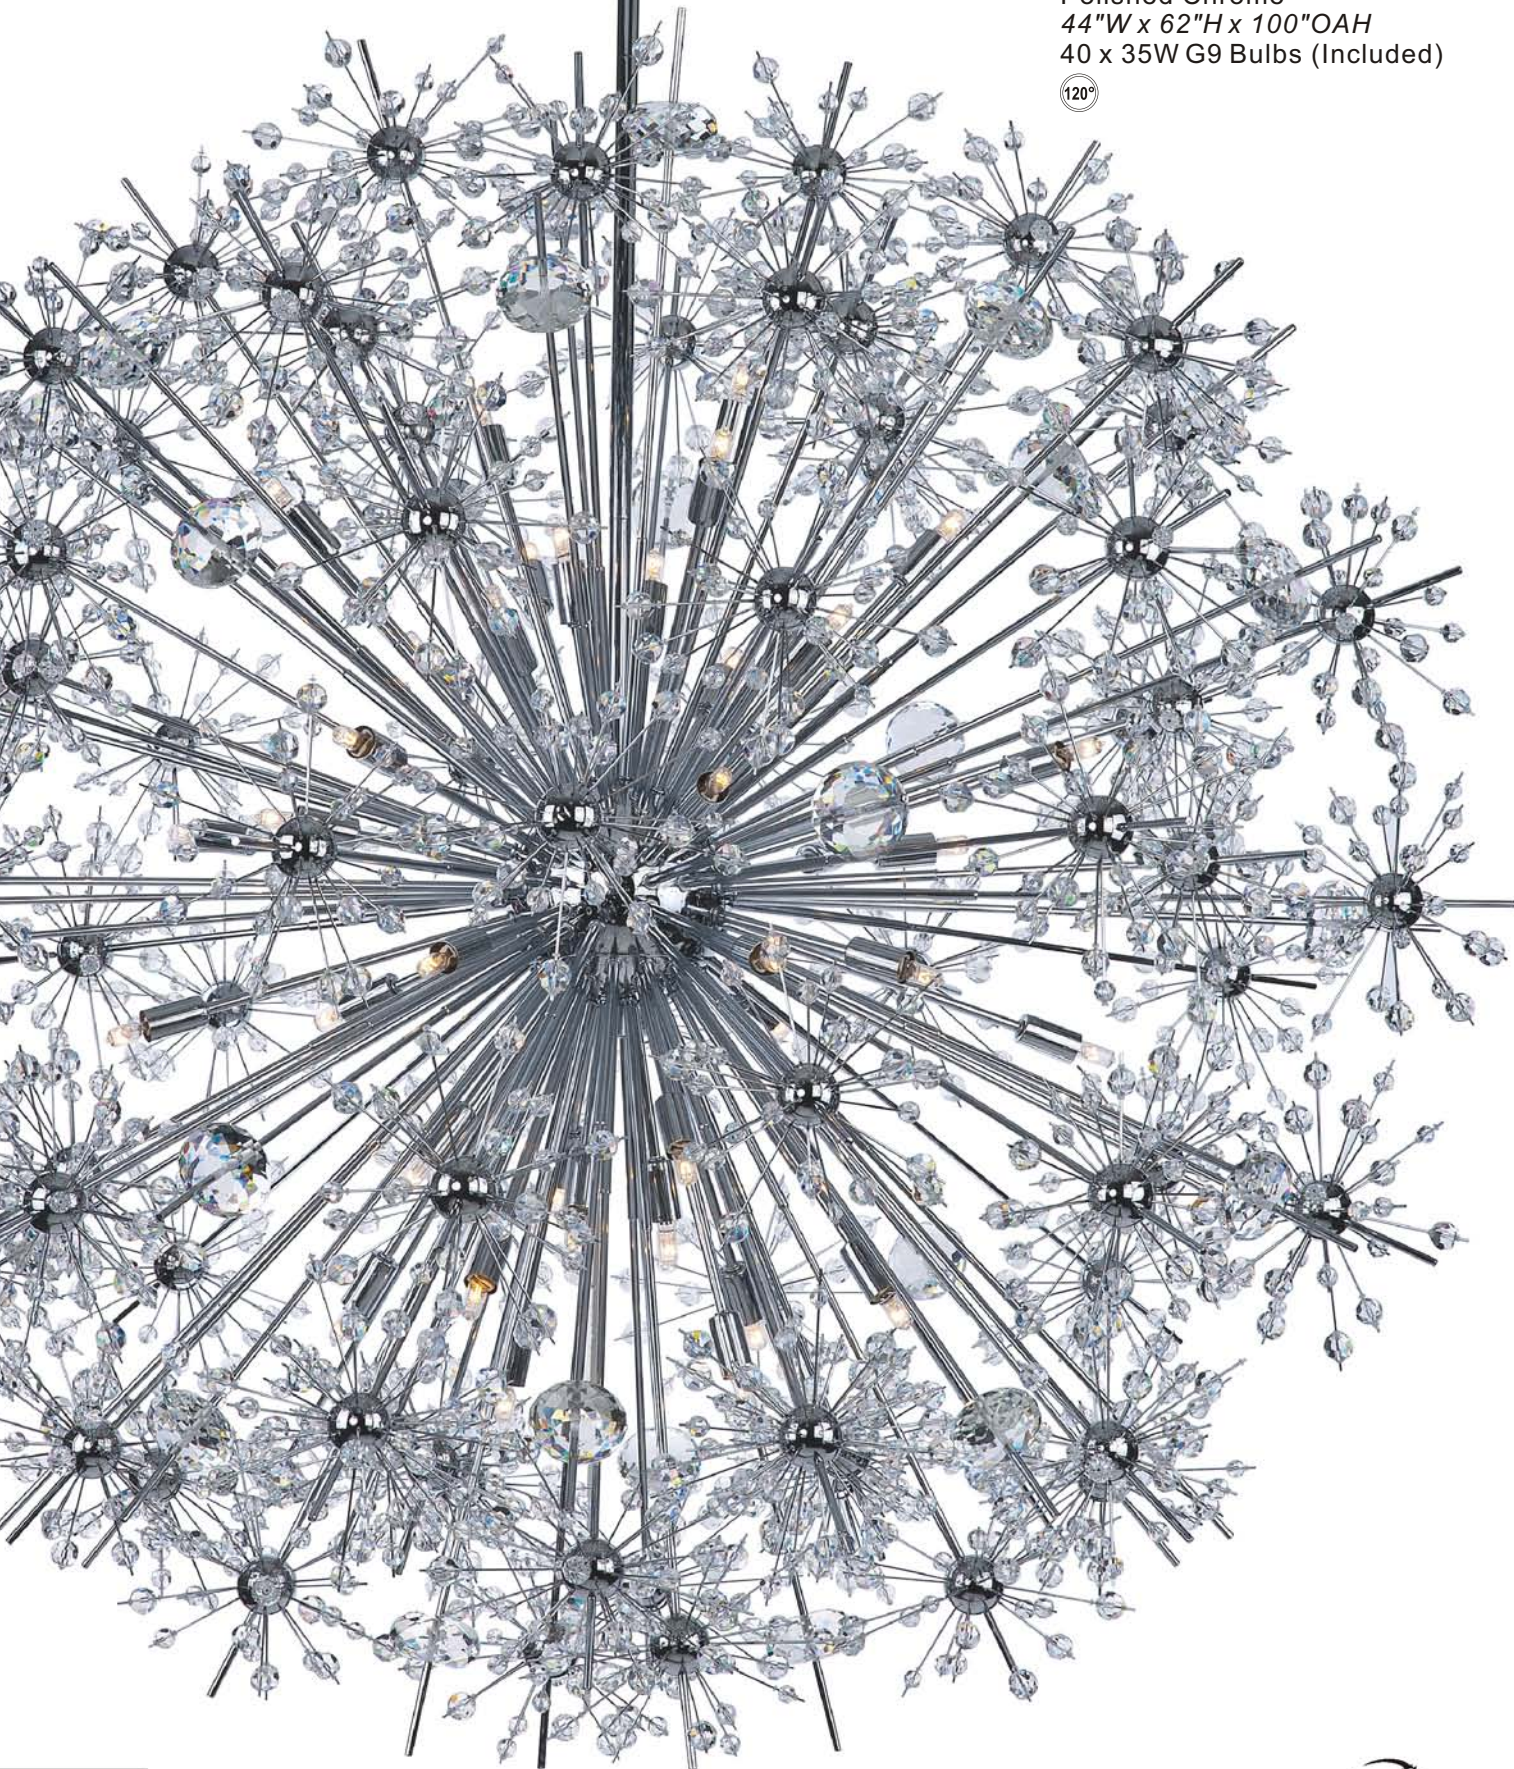

# Starfire collection

**39747BCPC**

40-Light Chandelier

Polished Chrome

44"W x 62"H x 100"OAH

40 x 35W G9 Bulbs (Included)

120°