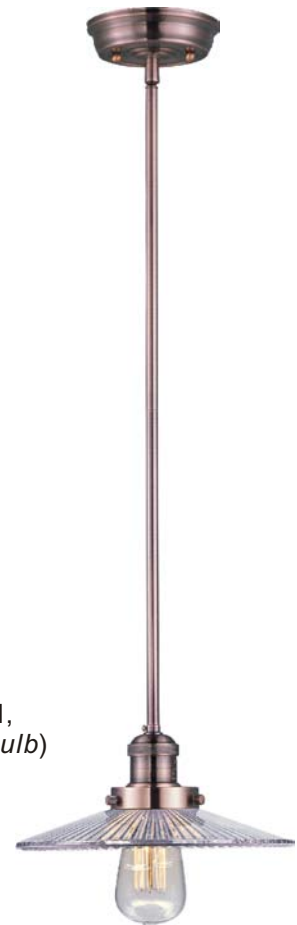

BUI60110
60 Wattage
Antique Light Bulb
Sold Separately

25045 CLACP, CLBZ,
CLPN, CLSN (Without Bulb)
25045 CLACP/BUI, CLBZ/BUI,
CLPN/BUI, CLSN/BUI (With Bulb)
1-Light Pendant
10"W x 4.5"H x 48.75"OAH
1 x 60W MB Bulb
One 6" stem and
Three 12" stems included
Additional stems available:
6" stem - STR04506ACP, BZ, PN, SN
12" stem - STR04512ACP, BZ, PN, SN