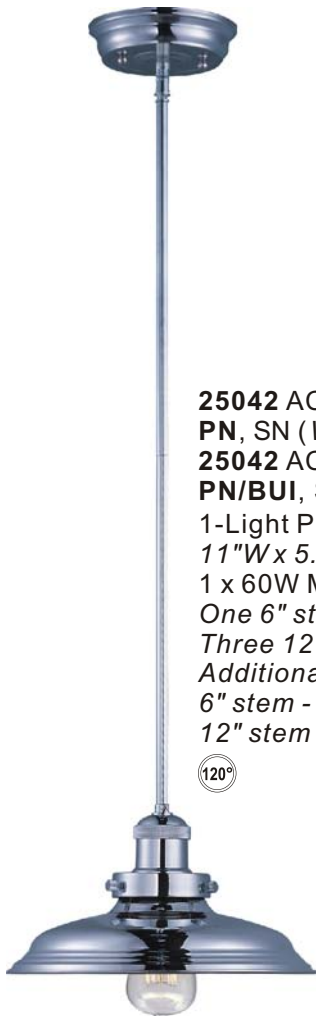

25042 ACP, BZ,
PN, SN (Without Bulb)
25042 ACP/BUI, BZ/BUI,
PN/BUI, SN/BUI (With Bulb)
1-Light Pendant
11"W x 5.75"H x 50"OAH
1 x 60W MB Bulb
One 6" stem and
Three 12" stems included
Additional stems available:
6" stem - STR04506ACP, BZ, PN, SN
12" stem - STR04512ACP, BZ, PN, SN