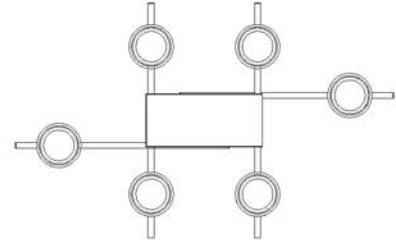

• 3000 K Color Temperature

Dimmable using standard dimmer.
Lutron CL dimmers are recommended

Fusion collection

The Fusion features a mixture of rustic metal frames finished in Anthracite and the high tech illumination of LED lighting which magically shine through cylinders of ultra thick Clear glass. This collection is fully dimmable and feature replaceable LEDs which are rated for 40,000 hours.

32456CLAR
8-Light Chandelier
Anthracite
32"L x 20"W x 12.5"H x 57"OAH
6 x 4.5W LED (Included)
2 x 2.8W Downlight (Included)
Two 6" stems and
Six 12" stems included.
Additional stems available:
6" order - STR06206AR
12" order - STR06212AR