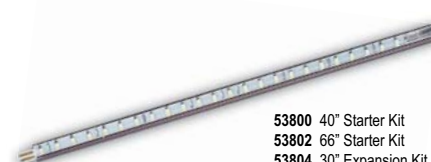

LED

MX-LMC

Anodized Bronze Finish

- Designed to illuminate drawers and cabinets
- Only 1/4" wide
- Easy to install and conceal
- Warm white 3000° K color temperature
- CRI 85, 120° beam spread
- 12V low voltage lighting system
- Aluminum channel
- 53800 40" Starter Kit
- 53802 66" Starter Kit
- 53804 30" Expansion Kit
- Installs both flat and 45° angle using included mounting clips
- Optical lens focuses light where needed
- Optional touch dimmer and motion sensor available
- Available in a starter kit and an expansion kit
- Starter kit includes 12V driver

Length	Diodes	Watts	Lumens
5"	12	0.96	65
10"	24	1.92	130
16.5"	42	3.36	227

MX-LD

Black, Silver or White Finish