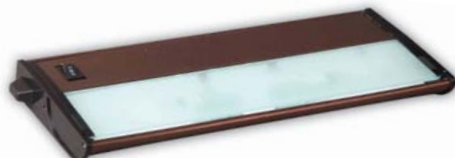

Xenon

MX - X 1 2 0 c

Metallic Bronze or White Finish