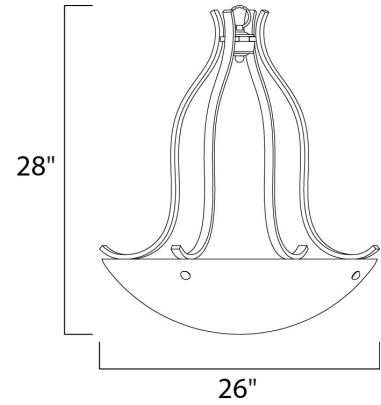

Lighting Your Life Since 1970

Product Specifications - 21263FTOI

Job Name:	Job Type:
Quantity:	Comments:

21263FTOI
Contour 3-Light Pendant

Finish

Oil Rubbed Bronze

Glass/Shade

Frosted

Product Category

Invert Bowl Pendant

Lamping

Number of Bulbs	3
Light Type	Incandescent
Bulb Type	MB
Max Bulb Wattage	100
Max Fixture Wattage	300
Rated Life	±2,500 Hours
Rated Lumens	±3,450
Color Temp	±2,700 K
Bulb(s)	Not Included
Light Up/Down	N/A
Beam Spread	N/A
CRI	N/A
Photo Cell Included	N/A
Ballast/Driver/Transformer	No
Dimmable	Standard

Measurements

Width	26.00"
Height	29.00"
Length	N/A
Extension	N/A
Back Plate Width	N/A
Back Plate Height	N/A
HCO	N/A
Min Overall Height	0.00"
Max Overall Height	N/A
Hanging Weight	14.86 lbs
Height Adjustable	N/A
Slope	N/A
Chain Length	36"
Wire Length	180"
Canopy Width	N/A
Canopy Height	N/A
Canopy Length	N/A

Shipping

Carton Weight	22.24 lbs
Carton Width	26"
Carton Height	11"
Carton Length	29"
Carton Cubic Feet	4.58
Master Pack	1
Master Pack Weight	N/A
Master Pack Width	N/A
Master Pack Height	N/A
Master Pack Length	N/A
Master Cubic Feet	N/A
UPS Shippable	Yes