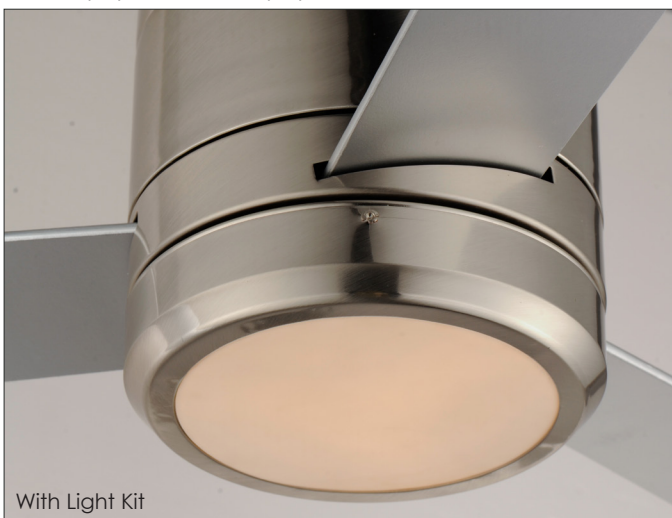

Included:

- Wall Control (FCT88801WT)
  (Included w/ 88806)
- Wall Control (FCT88805WT)
  (Included w/ 88805)
- Wall Remote (FCT88816WT)
  (Included w/ 88816)
- 6" Downrod

Finish:

Black (BK), Satin Nickel (SN)