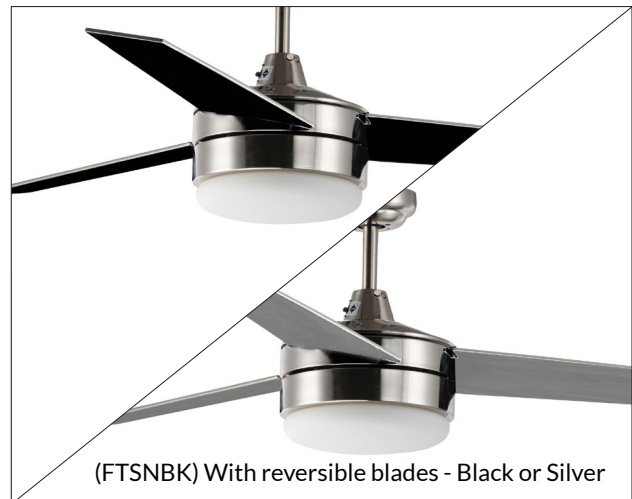

**Included:**

- Wall Control (FCT88801WT)
- 4" Downrod

Finish:

**Black (FTBK), Satin Nickel/Black (FTSNBK)**

(FTBK) Without reversible blades - Fully Black.

(FTSNBK) With reversible blades - Black or Silver