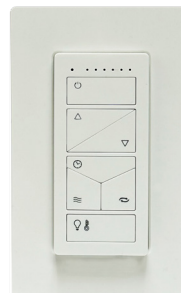

FCT 6100WT
FANDELIGHT™ Wall Remote
Magnetically Connect to Wall Plate
Light Dimming
Battery Operated
*CCT tuning on select SKU's

Compatible with:
61002, 61006, 61010, 61012,
61014, 61019