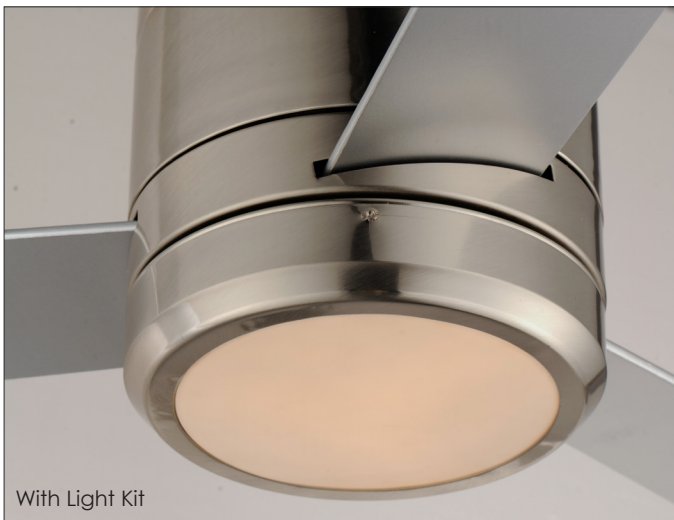

Without Light Kit

ITEM#	LAMPING	VOLTAGE	DIMENSIONS	BLADES	CRI	LUMENS		Additional Info.
						INIT.	DEL.	
88803	12W LED 3000K	AC 120V	52"W x 10"H	3	90	1030	640	

Energy Information at High Speeds		
AIRFLOW CFM	AIRFLOW EFFICIENCY	ELECTRICITY USE
4700 CFM	97 CFM / W	48W

Included:
Wall Control (FCT8881WT)

Finish:
Black (BK), Satin Nickel (SN), Matte White (MW)

With Light Kit