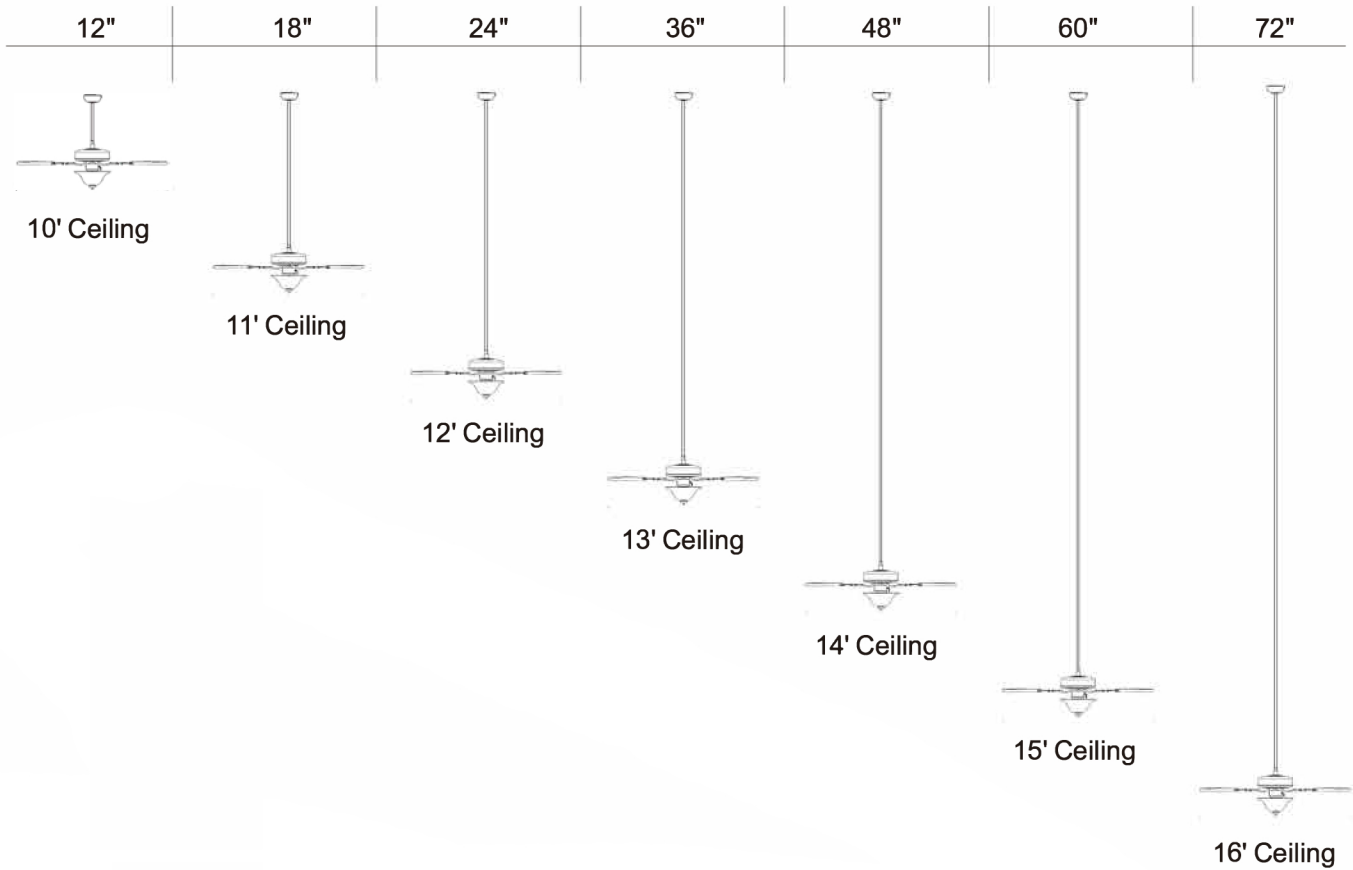

DOWNRODS

Our fan downrods give you the versatility you need, to precisely install your fans in a high ceiling room.

Fan Size Guide

Square Footage And Fan Size

75 SQ. FT. OR LESS	UPTO 350 SQ. FT.	OVER 350 SQ. FT.
44" OR SMALLER FAN	48"-58" SIZED FAN	60" OR LARGER FAN

Standard

ITEM#	Height	Width
FRD12	12"	.75"
FRD18	18"	.75"
FRD24	24"	.75"
FRD36	36"	.75"
FRD48	48"	.75"
FRD60	60"	.75"
FRD72	72"	.75"

FanDelights

ITEM#	Height	Width
FRD0118	12"	.75"
FRD0124	18"	.75"
FRD0130	24"	.75"
FRD0136	36"	.75"

* Compatible with Basic-Max, Daisy Tanker, Trio, Cupola, Ultra Slim

For Max Fans with Light Kits installed, reduce the length of the downrod by 12". Longer downrods are available on special order.

Finish Options: Black(BK) Matte White (MW) Oil Rubbed Bronze (OI) Satin Nickel (SN)