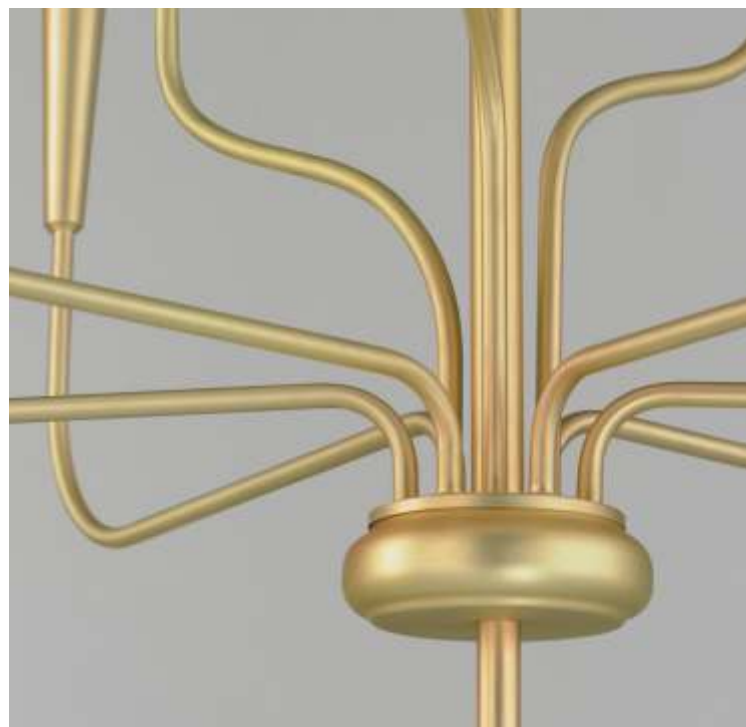

# VELA

A simple candle style chandelier is given a modern edge with tall tapered candle covers that sit at the ends of curved arms without a bobèche beneath them. Available in Satin Brass or Matte Black, the collection compliments many architectural interiors and allows for creative styling through the selection of lamp type. Pair with our T6 lamp for more modern, industrial flair or classic candelabra for a clean, transitional look. This series provides a convenient new take on the candle chandelier with subtle and unique design details.