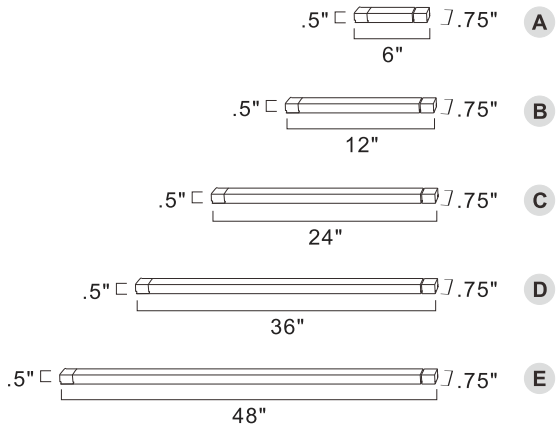

89801AL
LED Strip

ITEM#	LAMPING	DIMENSION	LUMENS			Additional Info.
			CRI	INIT.	DEL.	
A	89800 3W LED 3000K (Integarted)	6"L x .75"W x .5"H	90+	350	260	
B	89801 5W LED 3000K (Integarted)	12"L x .75"W x .5"H	90+	700	400	
C	89802 10W LED 3000K (Integarted)	24"L x .75"W x .5"H	90+	1050	800	
D	89803 15W LED 3000K (Integarted)	36"L x .75"W x .5"H	90+	1400	1200	
E	89804 20W LED 3000K (Integarted)	48"L x .75"W x .5"H	90+	1750	1560	

Finish: Aluminum (AL)