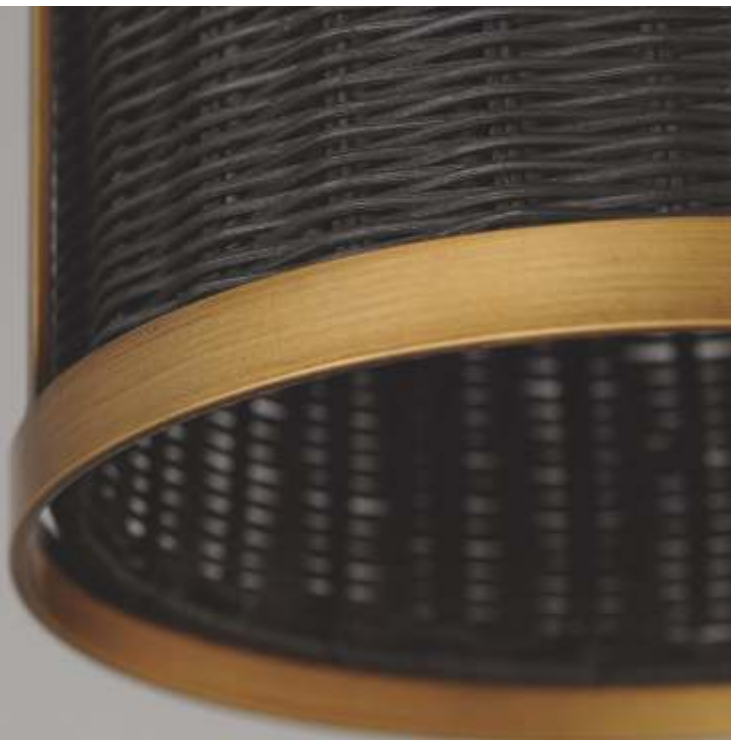

RATTAN & CANE

Experimenting with various materials for weaving and their technique, two iterations of a classic drum pendant were made using blackened rattan and cane wicker. The overall effect is nostalgic, coastal, and yet transitional with a variety of design aesthetics.