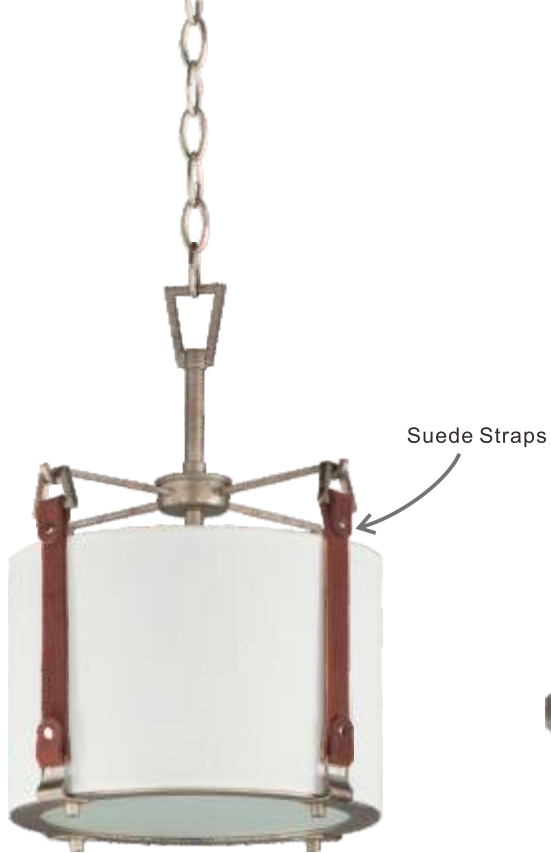

SAUSALITO

- Genuine suede straps in Tobacco Brown
- Off-white linen fabric drum shades
- Hand applied Weathered Zinc finish
- Frosted glass diffuser

16133FTWZBSD
Pendant

B