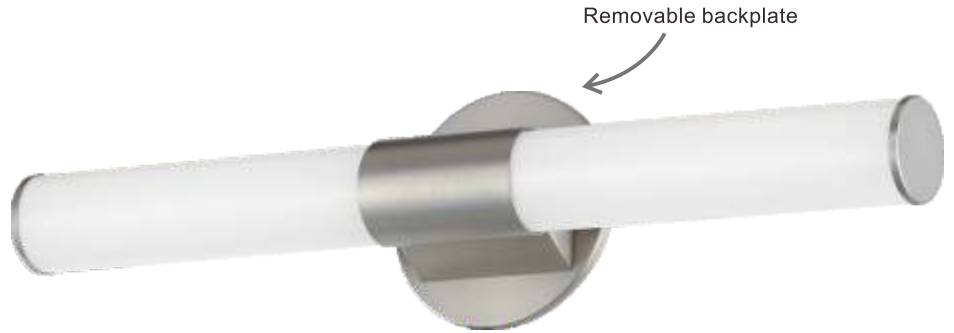

Removable backplate

52502 WTBK, WTNAB, WTPC, WTSN
Bath Vanity

B