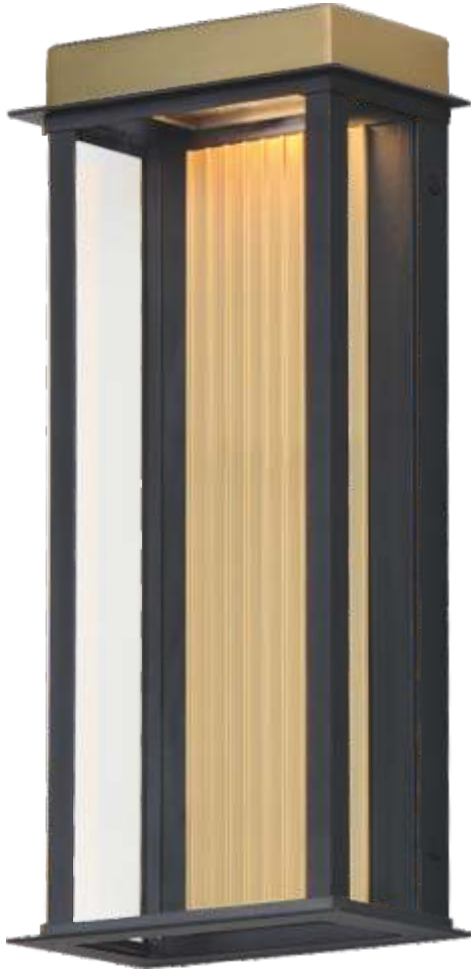

50754BKGLD
Outdoor Wall

B