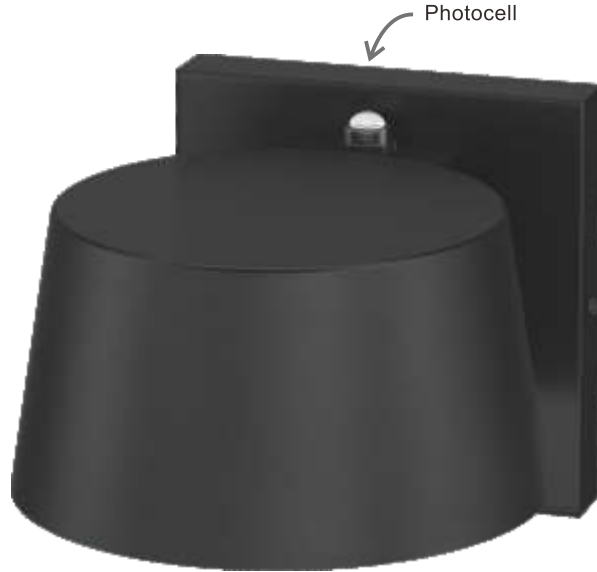

GATEWAY

Great for Dark Sky applications, this economical LED option is constructed of high impact Black polycarbonate, making it perfect for multi-family projects. Choose the photocell option to add automation to this fixture and consideration to the environment.

- Constructed of Polycarbonate, so the finish will never fade
- Recessed LED module suitable for Dark Sky applications
- Photocell option

51117BK/PHC
Outdoor Wall

B