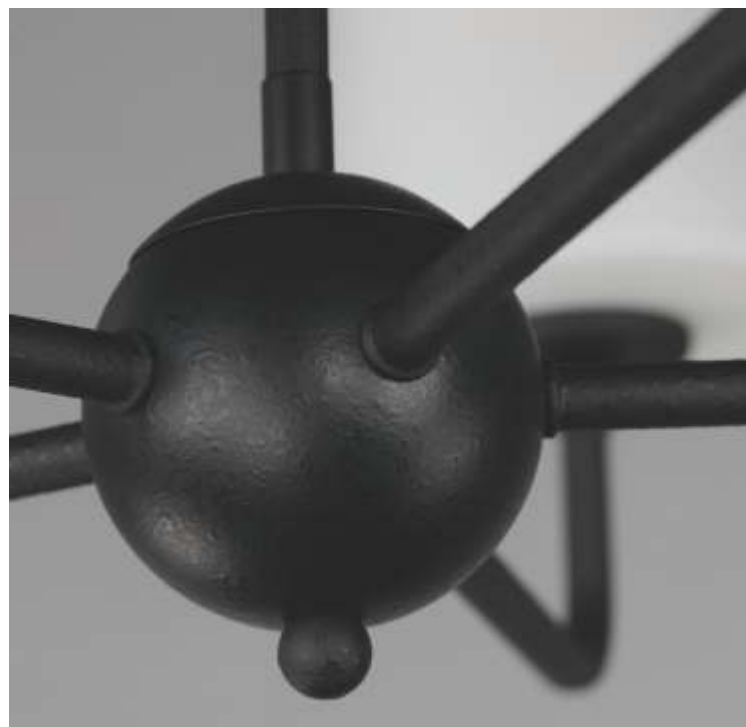

BRISTOL

Understated elegance and convenience in its design, the simple curved arms of the Bristol collection outstretch in elongated proportions that terminate at a tapered Satin White glass shade. Designed to emulate a traditional fabric shade, the material being glass adds the element of easy maintenance and allows for upward and downward facing light installations. The single tiered wider diameters on the chandeliers also offer an upscale country living addition to the collection. Available in various finishes of Satin Nickel, Satin Brass, or black tones including a textured Anthracite finish on the chandeliers and sconces.