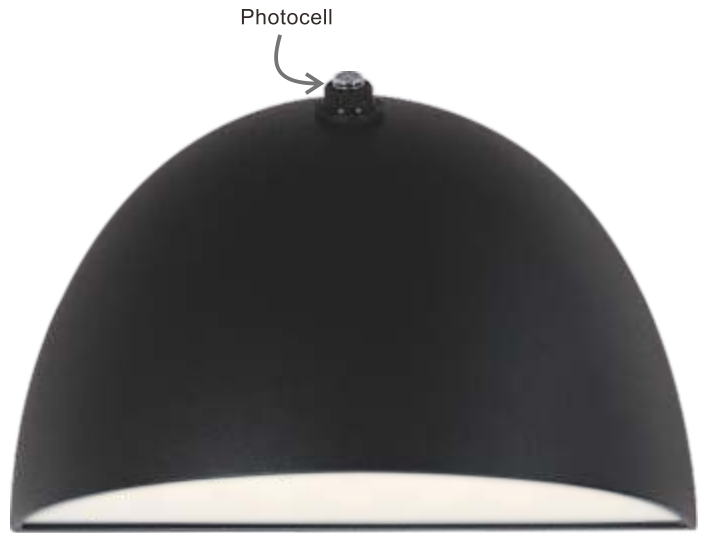

52122 ABZ/PHC, BK/PHC, SV/PHC
Outdoor Wall

B