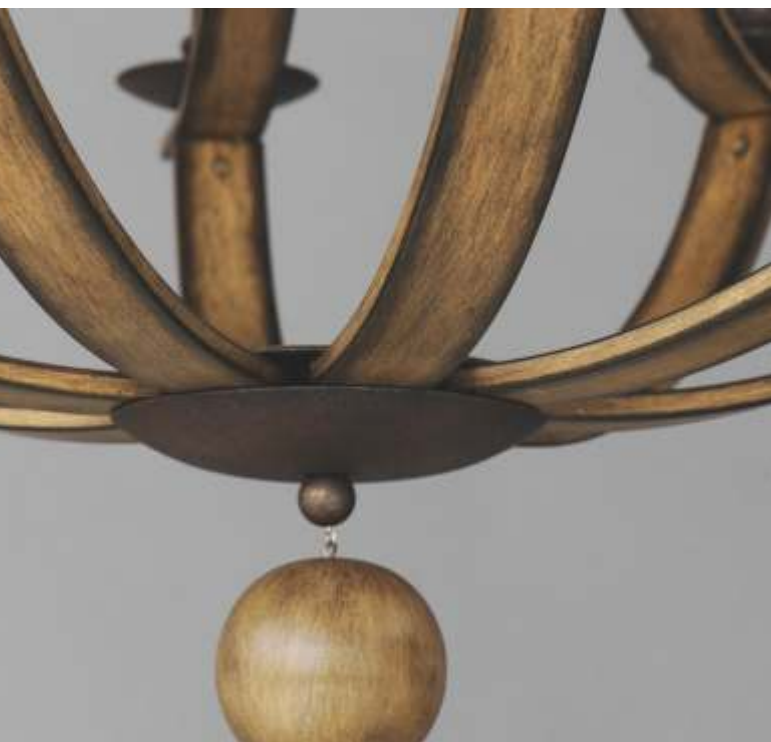

# BASQUE

The timeless Empire chandelier shape styled in timeworn, natural finishes uses durable steel in a Driftwood finish that includes a spherical ornament in matching finish. The arms curve steeply, swept lower than the chandelier's center, emphasizing the chandelier's height while mitered angles at its top accentuate the thickness of the barrel-like planks. Exposed candelabra lamps on Anthracite candle covers adding texture and contrast. The result of the organic wood tones reduces the formality of the classical shape making the elegance of this design more inviting.