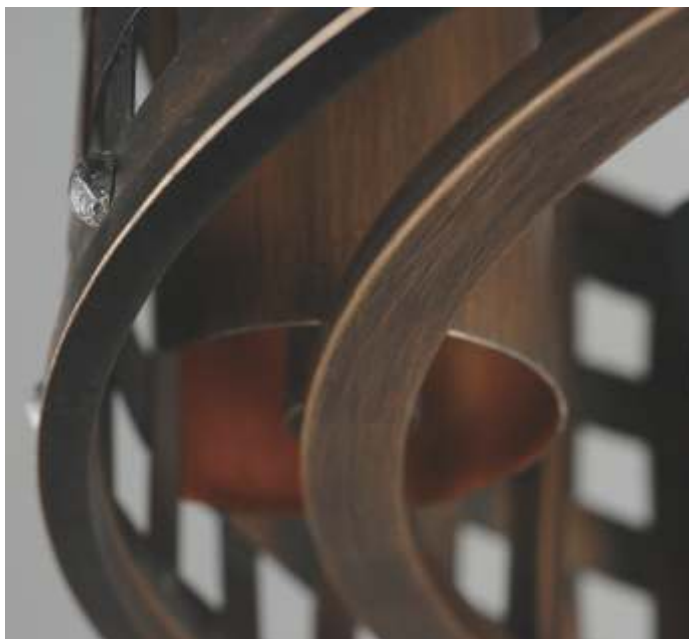

Energy Information at High Speed

ITEM#	Airflow	Electricity Use (excludes lights)	Airflow Efficiency
61016	2600 CFM	27.3W	95 CFM / W

Compare: 49" to 60" ceiling fans have airflow efficiencies ranging from approximately 51 to 176 cubic feet per minute per watt at high speed.

ITEM#	LAMPING	VOLTAGE	DIMENSION	BLADES	SPEED	LUMENS			Additional Info.
						CRI	INIT.	DEL.	
A 61016	6 x 4W E12 LED 3000K (Incl.)	DC 120V	32.75"W x 18"H	3 x 22"	6 Speed	80+	1988	1988	

Finish: Bronze (BZ) Gilt (GT)