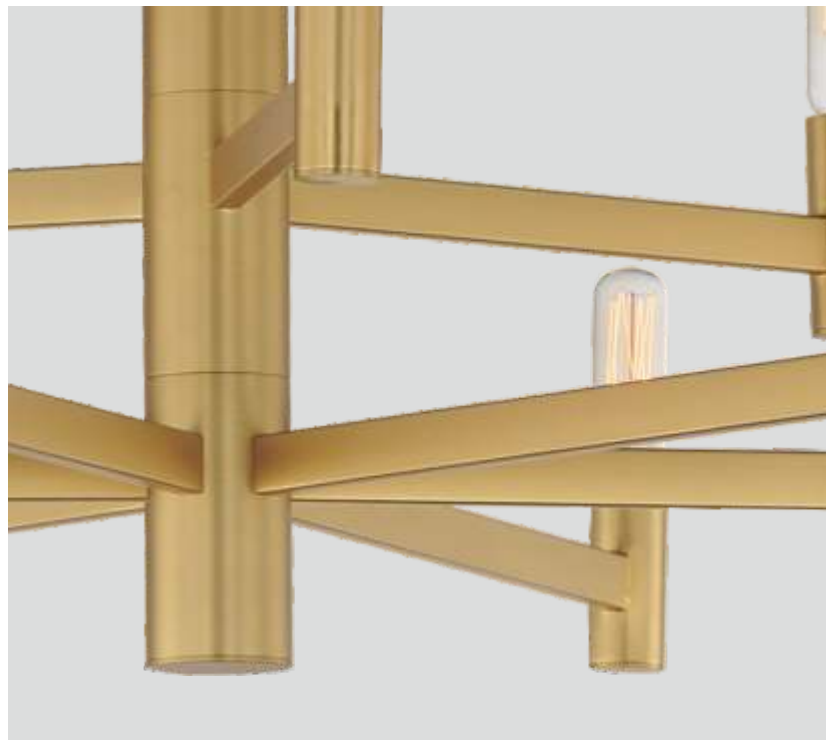

EMANA

Straight extensions of rectilinear arms emanate from a cylindrical center housing in this transitional design. The candelabra is made in a corresponding cylindrical form playing into the geometries of this streamlined chandelier design. Available in a textured sandy Black or Natural Aged Brass, this collection pairs well with many design aesthetics at an economical price point. Use tubular lamps for an industrial or more modern aesthetic or torpedo shape for an update to the conventional chandelier design.