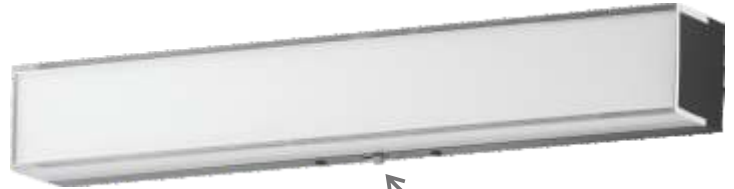

59000 CLFTBK, CLFTPC, CLFTSN
Bath Vanity

A

CCT Select