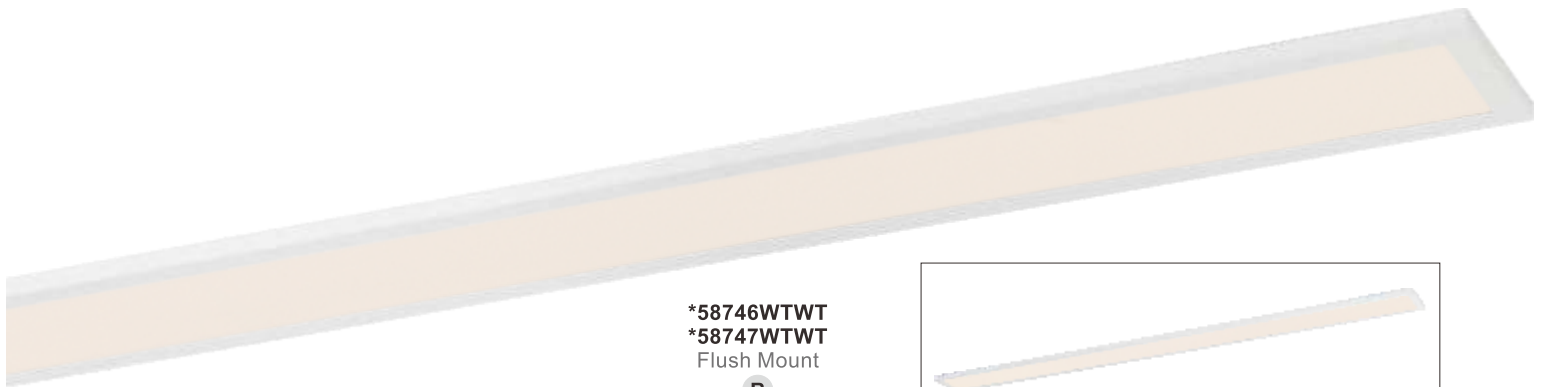

*58746WTWT
*58747WTWT
Flush Mount

B