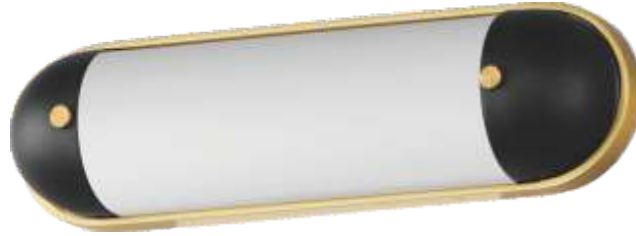

2700K

3000K

3500K

4000K

5000K

CAPSULE

- Etched Satin White opal glass in convex curve
- Available in two tone Black and Natural Aged Brass or Polished Chrome
- CCT Switch concealed by end caps
- 5CCT Select: 2700-3000-3500-4000-5000K

39561 SWBKNAB, SWPC
Bath Vanity

A