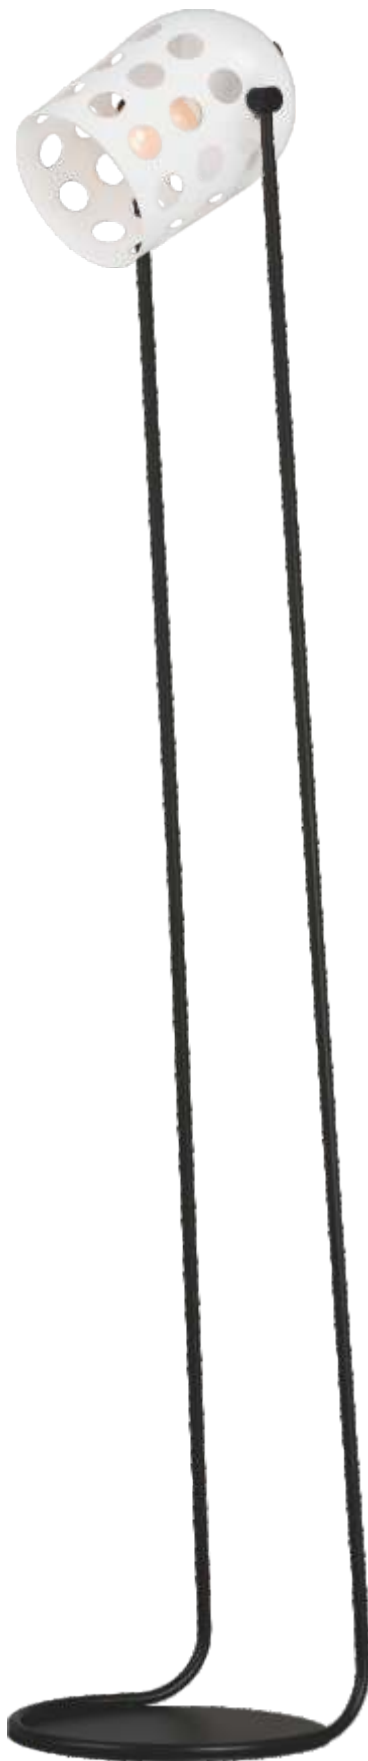

DOTTIE

- Finished in two-tone Matte White and Black
- Perforated metal dome shades
- Adjustable joint positions shade
- Portable desk lamp with 3-step touch dimmer to adjust brightness

21249WTBK
Floor Lamp
B