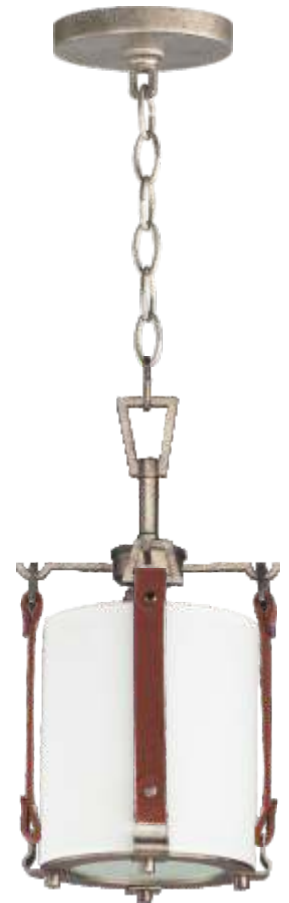

16132FTWZBSD
Mini Pendant

A

	ITEM#	LAMPING	DIMENSION
A	16132	1 x 60W MB, Incan.	7.5"L x 7.5"W x 14.25"H, 50.75"OAH
B	16133	1 x 60W MB, Incan.	11.5"L x 11.5"W x 15.25"H, 51.75"OAH
C	16135	4 x 60W MB, Incan.	24.25"L x 24.25"W x 12.25"H, 49"OAH

Finish: Frosted glass (FT) Brown Suede (BSD) Weathered Zinc (WZ)