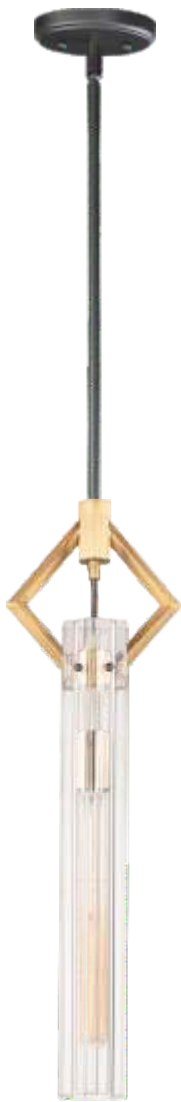

16111CLBKAB
Mini Pendant
D