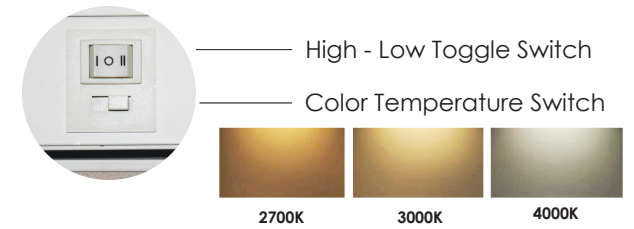

Features:

- 3 Color temperatures: 2700K, 3000K, 4000K
- Easy to install multiple 3/8 knockouts for direct wire
- CRI 90+
- Dimmable Triac and ELV Dimmer
- 50,000 Hour rated life
- Extend end to end or with a connector cord
- Link up to 750 max watts from one power supply
- 120° Rotation

Gimbal - Directs Light
Rotates 120°

LED Strip - Distributes Light Evenly
No Hot Spots

Patent Pending: LED strip for direct and even illumination

Patent Pending: Gimbal to direct illumination

Includes:

- 1 x MX-L-120-3K
- 9" Connecting cord
- Romex connector included

3-in-1

COLOR TEMPERATURES & ADJUSTABLE GIMBALS

Match your mood with your lighting by switching between **3 color temperatures**: 2700K, 3000K, and 4000K. All are 90+ CRI for accurate color rendering when compared to natural light. Set the mood when entertaining with a warmer light or brighten the area for a clearer task area. Also, the 3K has a **patented gimbal** designed to allow light to be directed as well as a **patented LED strip** for even light distribution to eliminate hot spots.