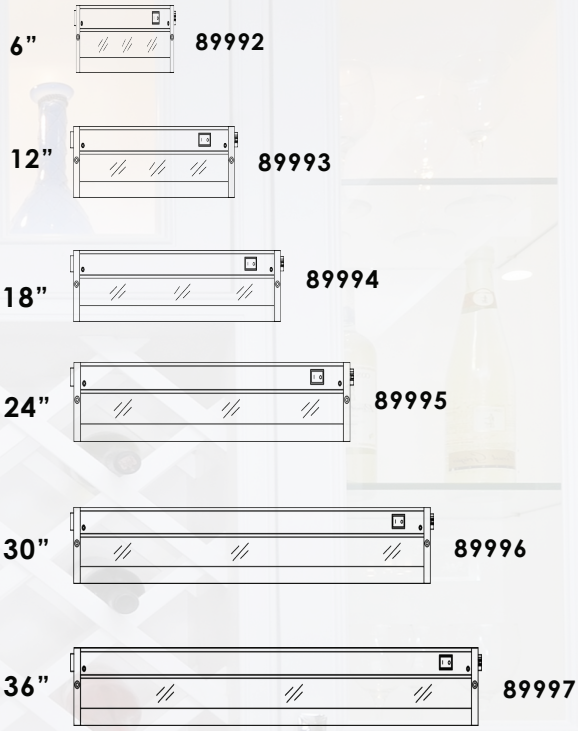

3-in-1

COLOR TEMPERATURES & ADJUSTABLE GIMBALS

Match your mood with your lighting by switching between **3 color temperatures**: 2700K, 3000K, and 4000K. All are 90+ CRI for accurate color rendering when compared to natural light. Set the mood when entertaining with a warmer light or brighten the area for a clearer task area. Also, the 3K has a **patented gimbal** designed to allow light to be directed as well as a **patented LED strip** for even light distribution to eliminate hot spots.