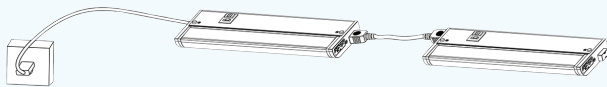

Features:

- 3 Color temperatures: 2700K, 3000K, 4000K
- Easy to install multiple 3/8 knockouts for direct wire
- CRI 90+
- Dimmable Triac and ELV Dimmer
- 50,000 Hour rated life
- Extend end to end or with a connector cord
- Link up to 750 max watts from one power supply
- 120° Rotation

Gimbal - Directs Light
Rotates 120°

LED Strip - Distributes Light Evenly
No Hot Spots

Patent Pending: LED strip for direct and even illumination

Patent Pending: Gimbal to direct illumination

Includes:

- 1 x MX-L-120-3K
- 9" Connecting cord
- Romex connector included